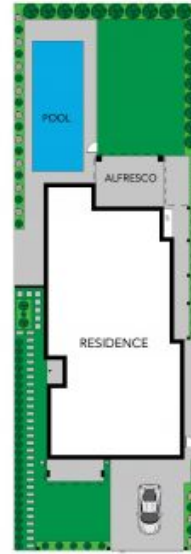

SITE PLAN (NOT TO SCALE)

SCALE (METRES)

APPROX INT: 310 m²
APPROX EXT: 398 m²