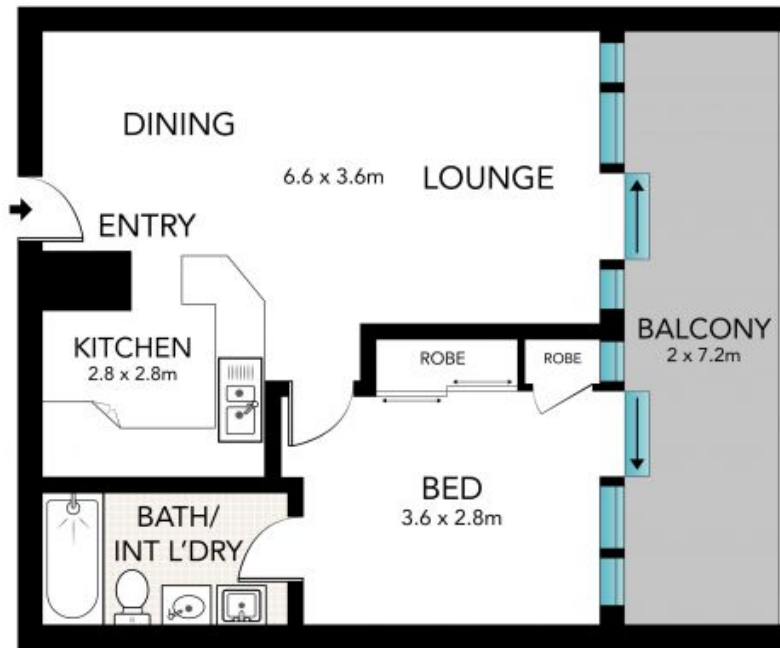

LEVEL ONE

SCALE (METRES)

17/51 Pittwater Road, Manly