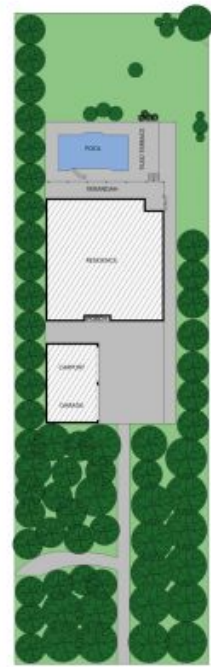

9 Barcoola Place Bayview, NSW

5 

3 

4 

### Idyllic family retreat

Set upon a gorgeous acre in a coveted cul-de-sac address, this impressive family haven claims an elevated, private position overlooking McCarrs Creek and the forests of Ku-ring-gai National Park; it's an idyllic retreat the entire family will adore.

Price:

Contact Agent

**Tim Mumford**

0421 942 693

**James Hayward**

0406 447 344

UPPER FLOOR

LOWER FLOOR

RESIDENCE

SITEPLAN

TOTAL SQM ON TITLE : 4047 SQM

The floor plan is not to scale. Measurements are indicative and in metres.

9 Barcoola Place, Bayview, Sydney  
[stonerealestate.com.au](http://stonerealestate.com.au)