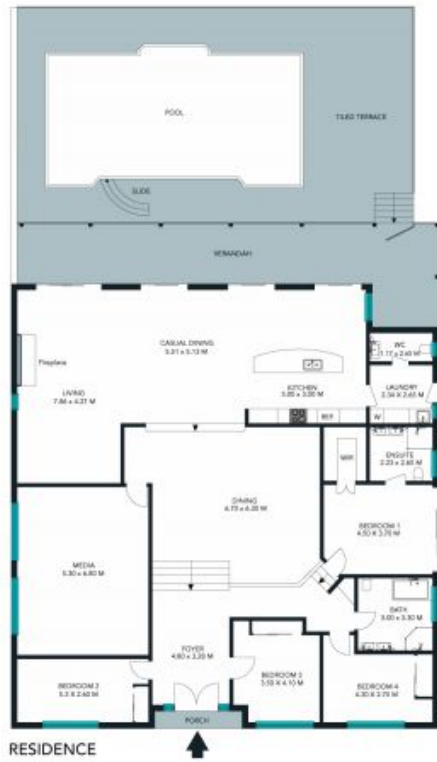

Price:

Contact Agent

**Tim Mumford**

0421 942 693

**James Hayward**

0406 447 344

UPPER FLOOR

LOWER FLOOR

RESIDENCE

SITEPLAN

TOTAL SQM ON TITLE : 4047 SQM

The floor plan is not to scale. Measurements are indicative and in metres.

9 Barcoola Place, Bayview, Sydney  
[stonerealestate.com.au](http://stonerealestate.com.au)

Produced by DIAKRIT

The interior style and design of this floor plan is designed for inspiration purposes to show the living spaces. It is not an exact replica of the furniture and fittings in the home.