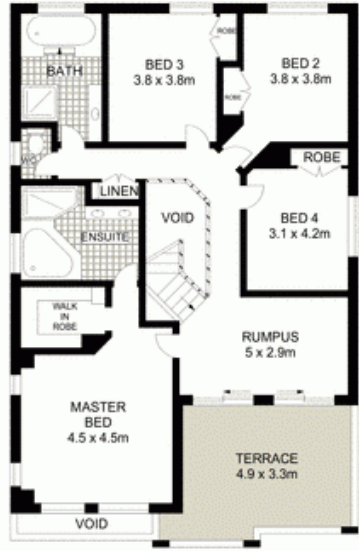

- Spacious casual living and dining area flows to the outdoors
- Rumpus room plus elegant formal lounge and dining rooms
- Deep undercover deck overlooks garden with rolling lawns
- Smeg island kitchen boasts stone surfaces and gas cooktop
- Oversized master bedroom with walk-in and full spa ensuite
- Private upper level balcony, double bedrooms and built-ins
- Fresh designer bathroom with a tasteful step up bathtub
- Double automated garage enjoys direct internal access

Price: Price guide over \$1,820,000

Phillip Wright

0488 586 860

GROUND FLOOR

FIRST FLOOR

SITE PLAN (NOT TO SCALE)

Scale in metres. Indicative only. Dimensions are approximate. All information contained herein is gathered from sources we believe to be reliable. However we cannot guarantee its accuracy and interested persons should rely on their own enquiries.