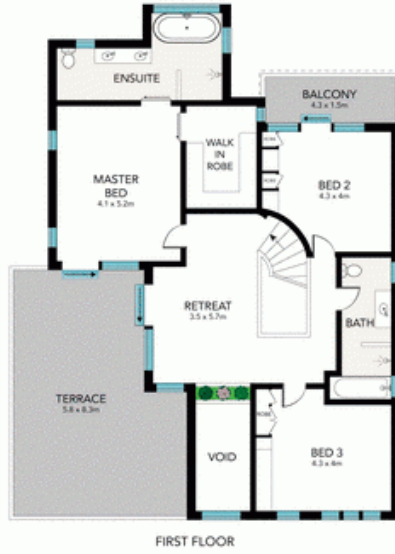

SCALE (METRES)

7 BAREENA DRIVE, BALGOWLAH HEIGHTS