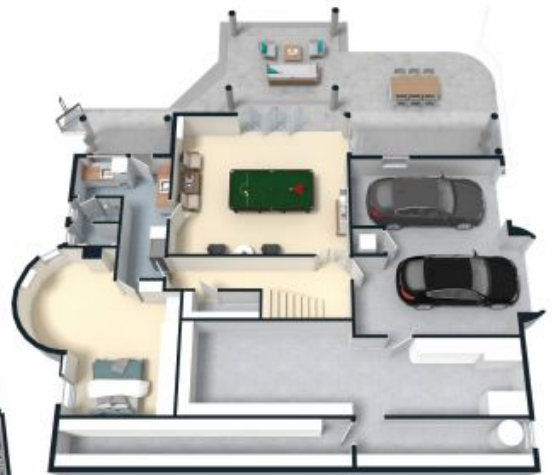

LOWER GROUND FLOOR