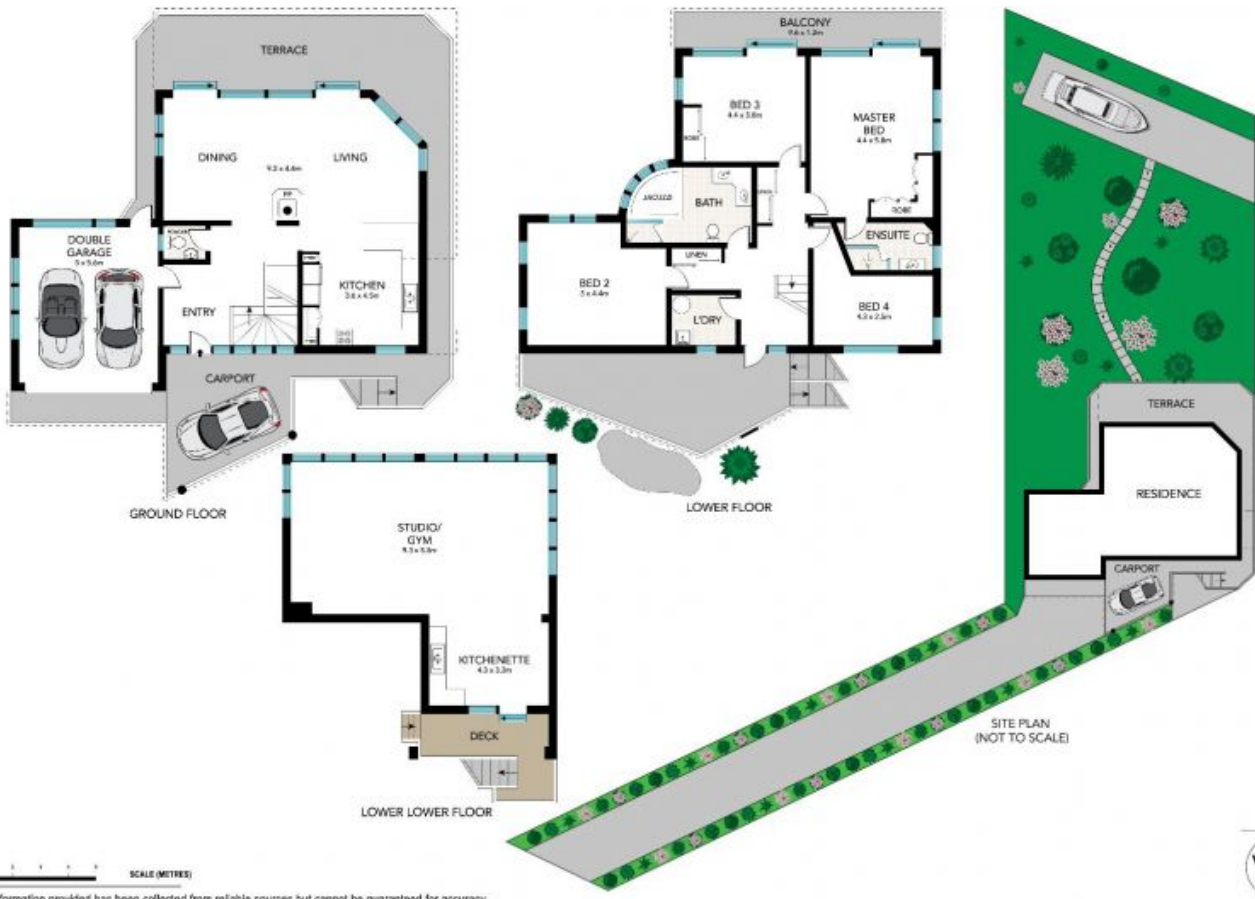

0 1 2 3 4 5
SCALE (METRES)

63 CHERYL CRESCENT, NEWPORT