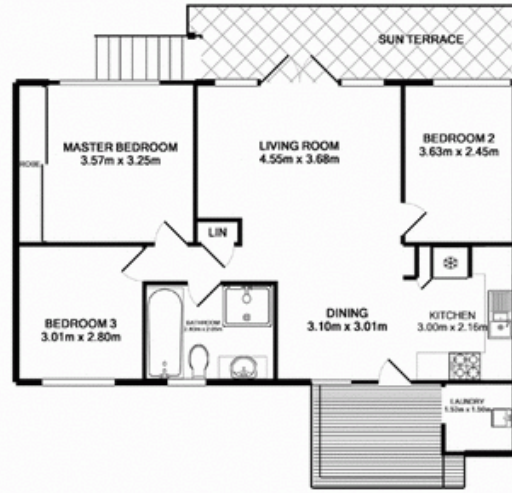

41 Powder Works Road, North Narrabeen