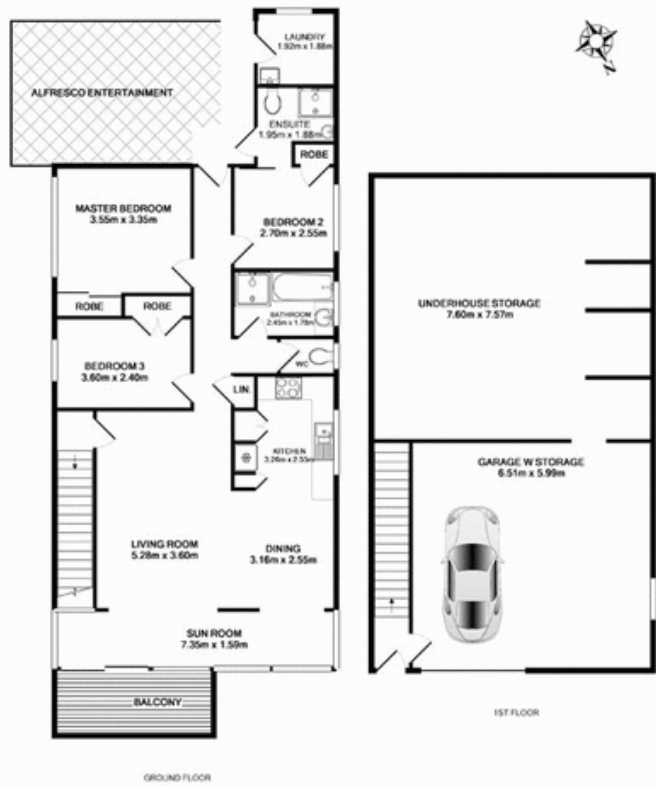

14 Curl Curl Parade, Curl Curl