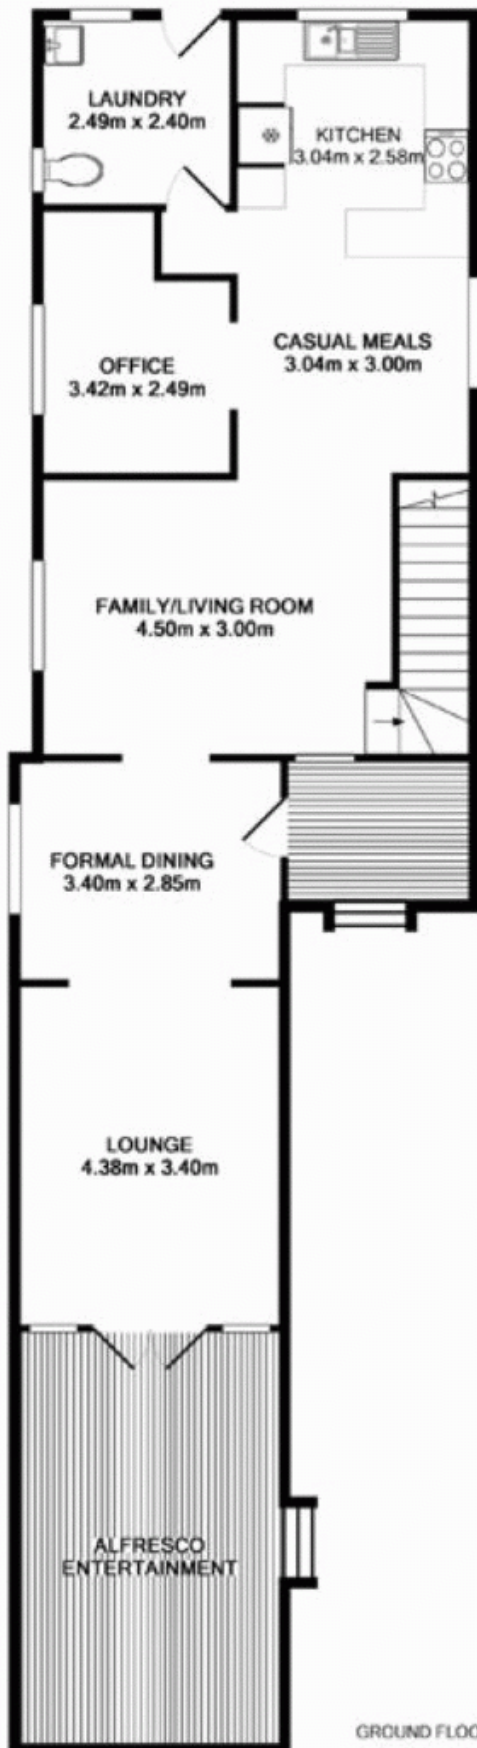

72 Bennett Street CURL CURL, NSW

3

1

1

Stylish Beach Cottage

Ideally located in one of the northern beaches most sought after areas, moments from the sparkling waters of Curl Curl beach, lagoon, parks, playing fields, local schools and transport is this absolutely stunning beach cottage. Sleek, elegant lines flow throughout, creating an expansive sense of space. Meanwhile a functional and practical design allows for the maximum possible natural light and cross ventilation.

Price:

Offers Over \$995,000

Stone Mona Vale

02 8030 8549

1ST FLOOR

72 Bennett Street, Curl Curl

TOTAL APPROX. FLOOR AREA 156.2 SQ.M. (1682 SQ.FT.)
Measurements are approximate. Not to Scale. For illustrative purposes only.