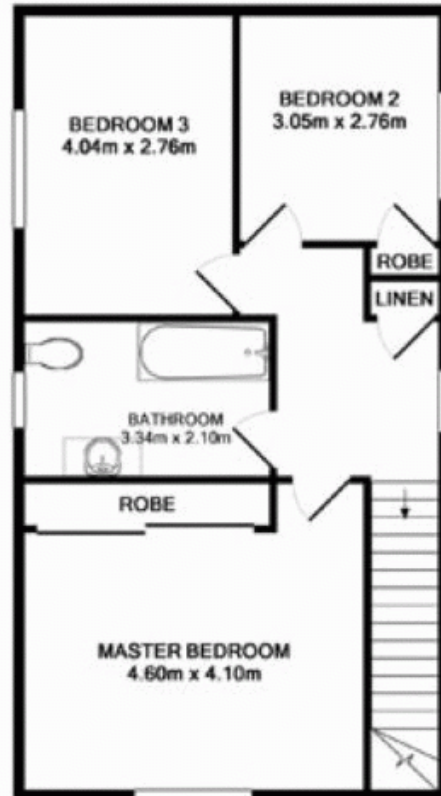

72 Bennett Street CURL CURL, NSW

3

1

1

Stylish Beach Cottage

Ideally located in one of the northern beaches most sought after areas, moments from the sparkling waters of Curl Curl beach, lagoon, parks, playing fields, local schools and transport is this absolutely stunning beach cottage. Sleek, elegant lines flow throughout, creating an expansive sense of space. Meanwhile a functional and practical design allows for the maximum possible natural light and cross ventilation.

Price:

Offers Over \$995,000

Stone Mona Vale

02 8030 8549

1ST FLOOR

72 Bennett Street, Curl Curl

TOTAL APPROX. FLOOR AREA 156.2 SQ.M. (1682 SQ.FT.)
Measurements are approximate. Not to Scale. For illustrative purposes only.