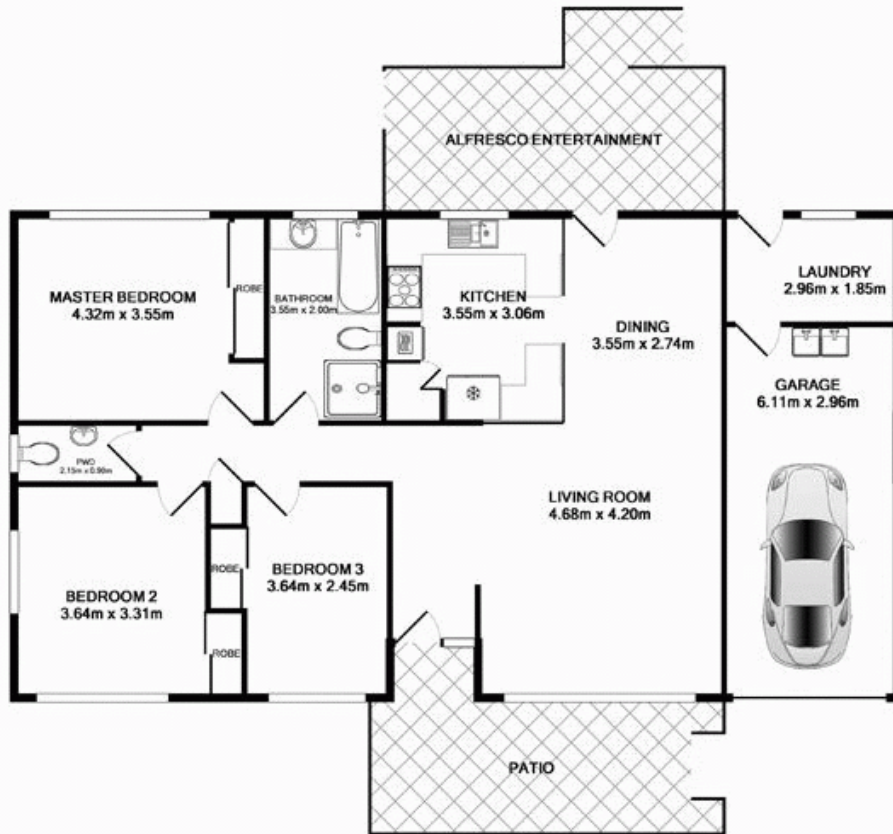

171 Powder Works Road, Elanora Heights