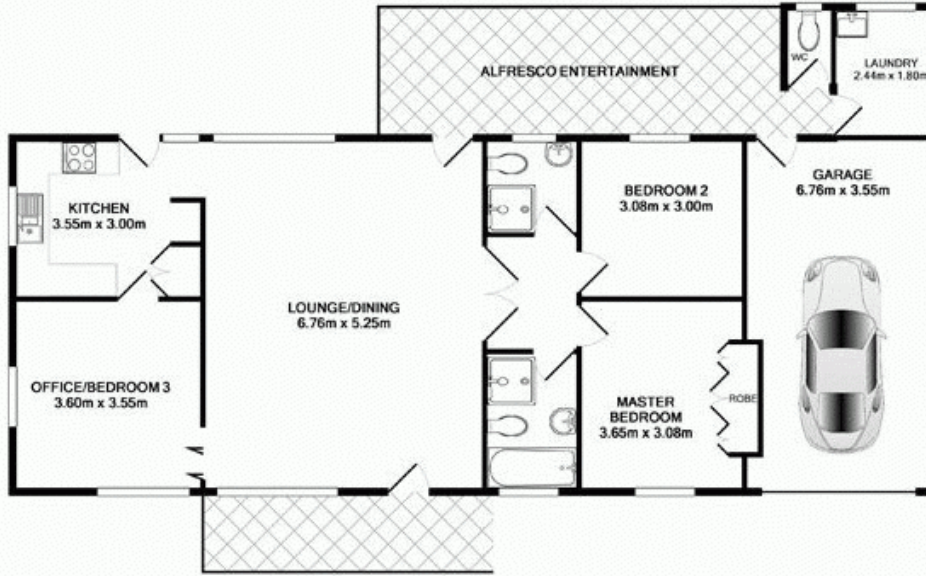

3 2 1

SCALE (METRES)

PLANS SHOWN ONLY INDICATIVE OF LAYOUT. DIMENSIONS ARE APPROXIMATE.

200 Powder Works Road, Elanora Heights