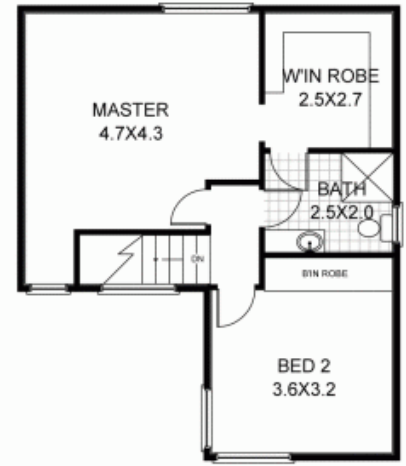

Price:

Offers Over \$870,000

Stone Mona Vale

02 8030 8549

LEVEL 1

9 FLITTON VALLEY CLOSE FRENCHS FOREST

Floor Plan Disclaimer: CJ-Floor Plans are intended as a guide only. No representations or warranties of any nature whatsoever are given or intended and any person using this information should always rely on their own enquiries.