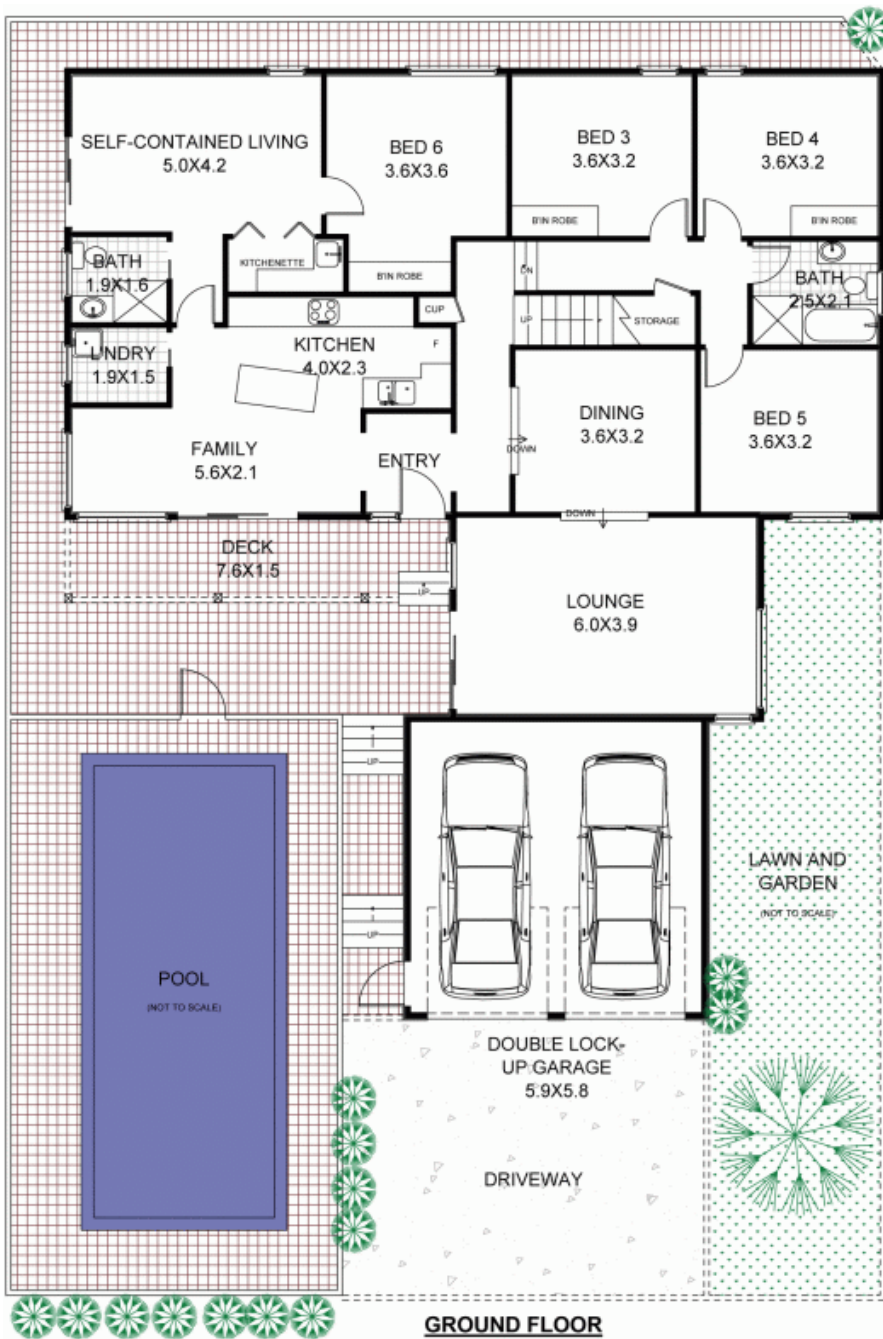

9 Flitton Valley Close FRENCHS FOREST, NSW

6

3

2

Beautiful Family Home with S/C Flat

Located in one of the Northern Beaches most sought after & family orientated areas is this beautiful family home. Perfectly situated in a quiet, tree lined cul-de-sac, a short stroll from local shops, playing fields, Glen St theatre and a choice of fantastic schools.

Price:

Offers Over \$870,000

Stone Mona Vale

02 8030 8549

LEVEL 1

9 FLITTON VALLEY CLOSE FRENCHS FOREST

Floor Plan Disclaimer: CJ-Floor Plans are intended as a guide only. No representations or warranties of any nature whatsoever are given or intended and any person using this information should always rely on their own enquiries.