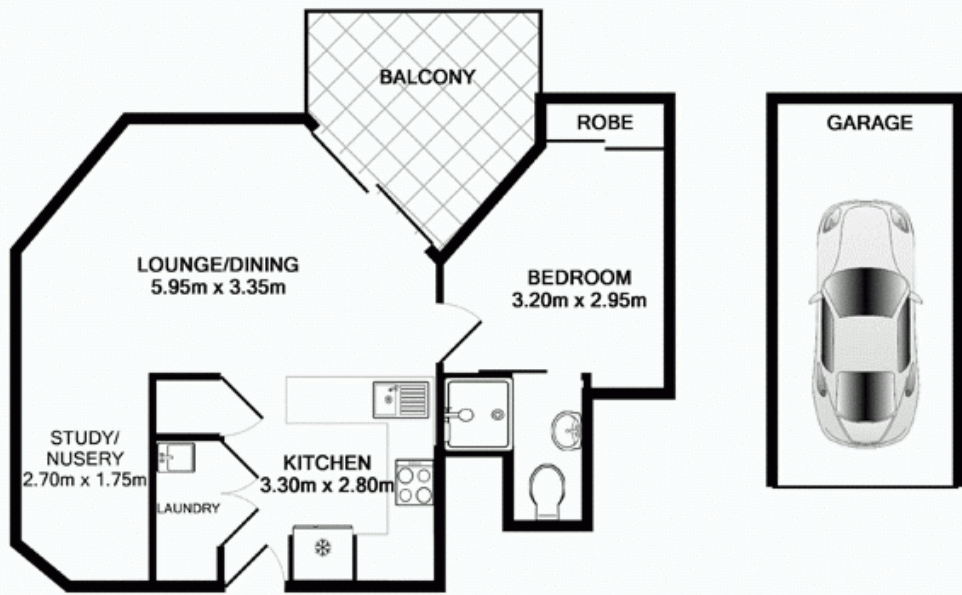

314/637-641 Pittwater Road, Dee Why