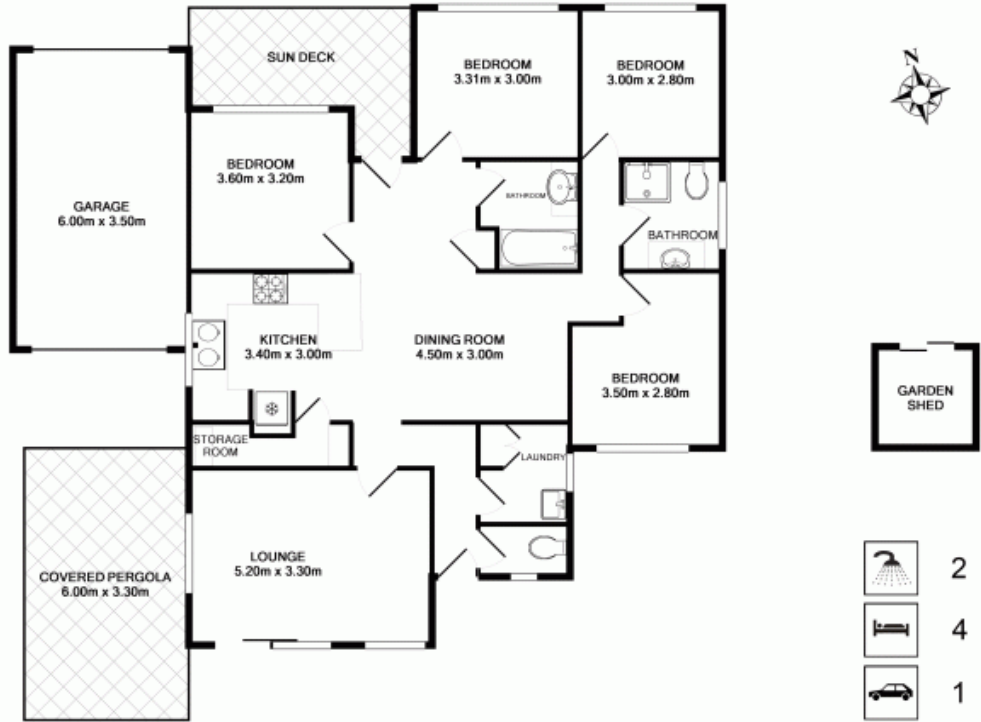

57 Thomas Street NORTH MANLY, NSW

Single Level Family Retreat

Price:

Auction

Greg Duce

0409 749 287

57 Thomas Street, North Manly Measurements are approximate. Not to scale. Illustrative purposes only. OpenView does not take any responsibility for any information supplied. Total Approx Floor Area 133.5 sq.m