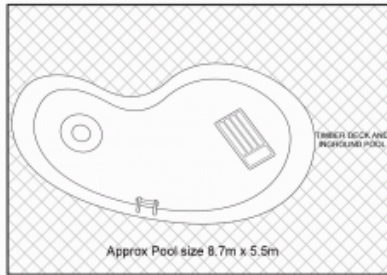

- 2
- 5
- 1

111 Grandview Drive Newport

Total Approx Floor Area 209.3 sq.m