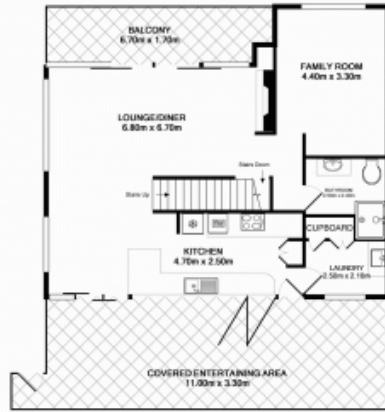

- 2
- 5
- 1

111 Grandview Drive Newport

Total Approx Floor Area 209.3 sq.m