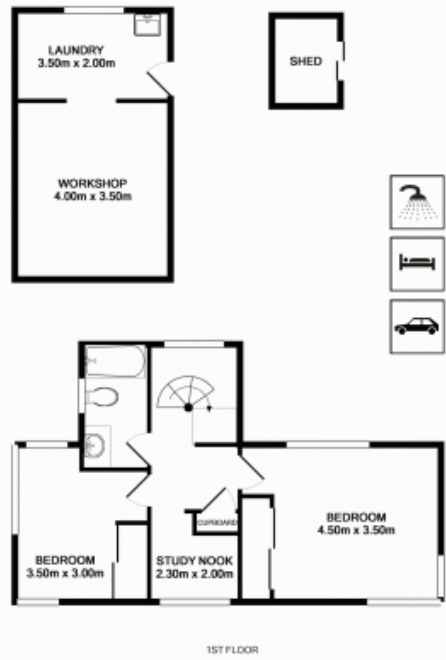

**Price:**

Offers Over \$890,000

**Greg Duce**

0409 749 287

-  2
-  4
-  2

Measurements are approximate. Not to scale. Illustrative purposes only. Open2view does not take any responsibility for any information supplied.