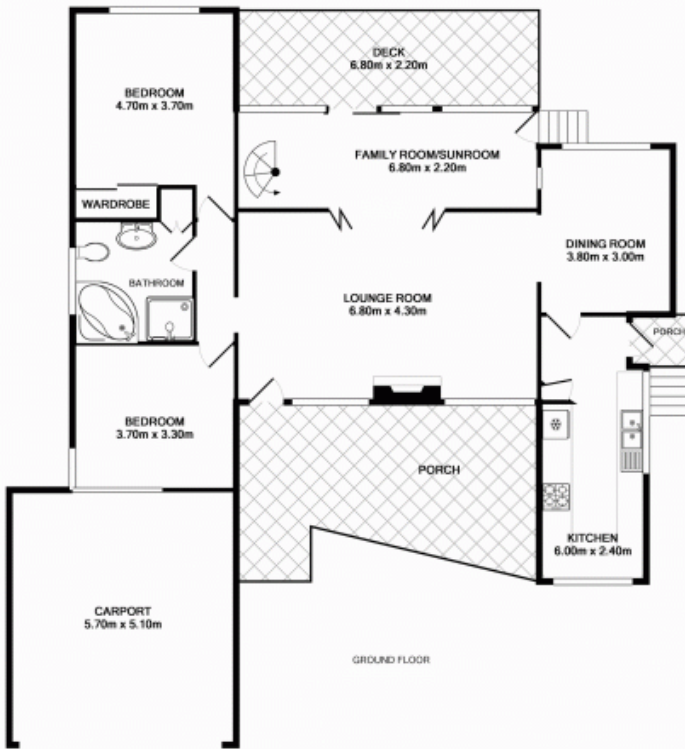

**Price:**

Offers Over \$890,000

**Greg Duce**

0409 749 287

-  2
-  4
-  2

Measurements are approximate. Not to scale. Illustrative purposes only. Open2view does not take any responsibility for any information supplied.