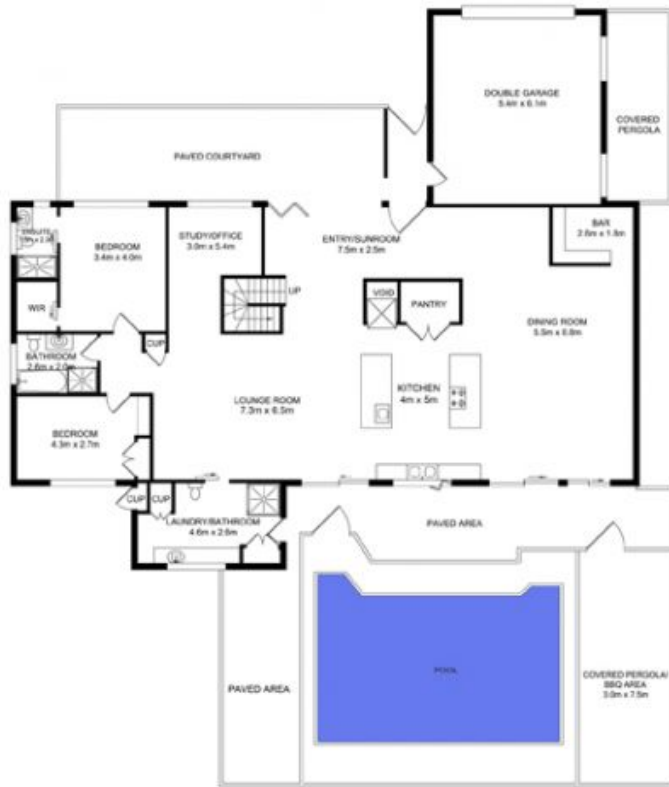

7 Kariboo Close, Mona Vale

Measurements are approximate. Not to scale. Illustrative purposes only.
OpenView does not take any responsibility for any information supplied.