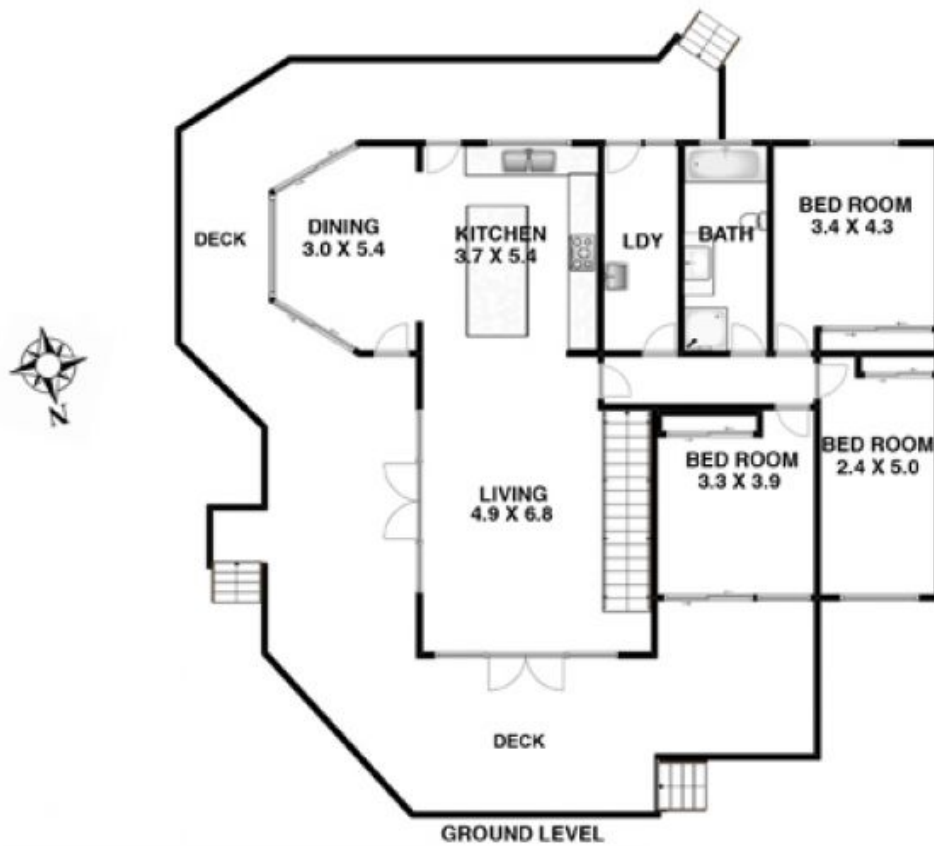

23 Anana Road ELANORA HEIGHTS, NSW

4 

2 

2 

Spectacular Family Entertainer

This exquisite family abode presents a seamless indoor/outdoor flow and enjoys a relaxed leafy outlook in a peaceful elevated North East setting. Displaying open-plan elegant interiors, flowing out to a sun-drenched wrap-around timber deck, this home is ideal for entertaining all year round.

Price: \$1,025,000+

Office Admin

123321123

 2
  4
  2

23 Anana Rd, Elanora Heights

Measurements are approximate. Not to scale. Illustrative purposes only
 Open2view does not take any responsibility for any information supplied