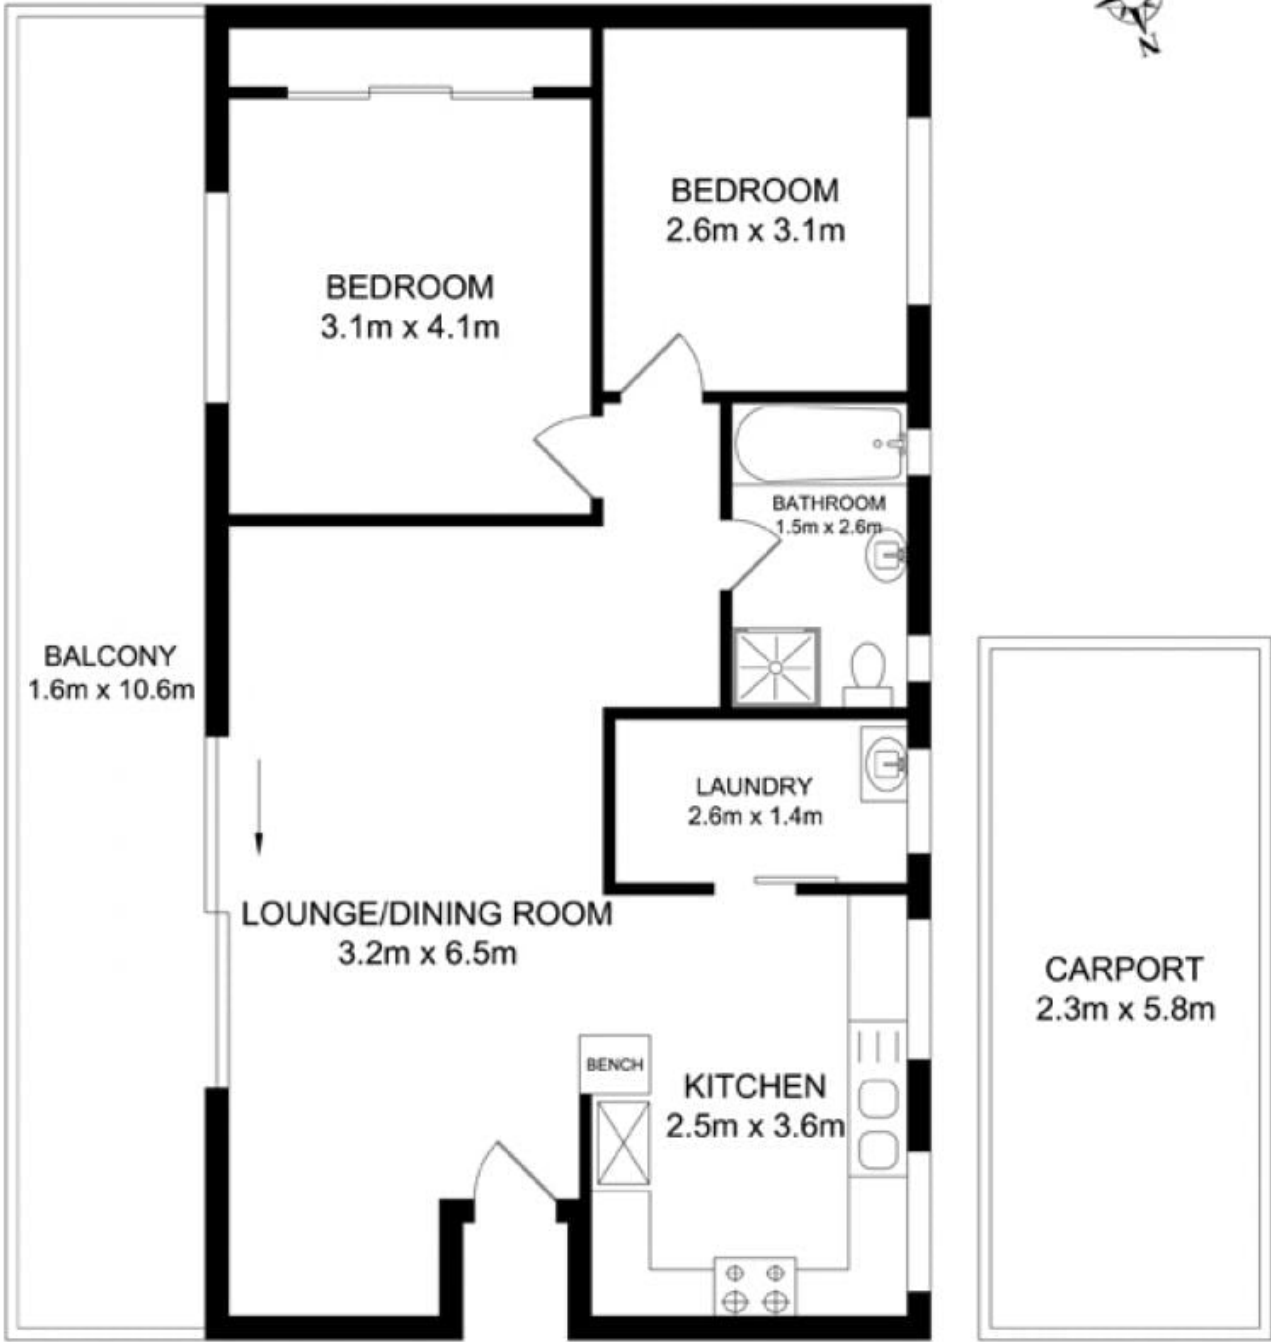

7/102 Pacific Parade DEE WHY, NSW

2

1

1

Contemporary Top Floor Apartment

Perfectly positioned to offer the ultimate in lifestyle and convenience, this contemporary two bedroom apartment is situated metres from Dee Why Beach and enjoys a prominent top floor position and a generous open-plan layout.

Price:

Offers Over \$500,000

Office Admin

123321123

Unit 7, 102 Pacific Parade, Dee Why

Measurements are approximate. Not to scale. Illustrative purposes only
Open2view does not take any responsibility for any information supplied