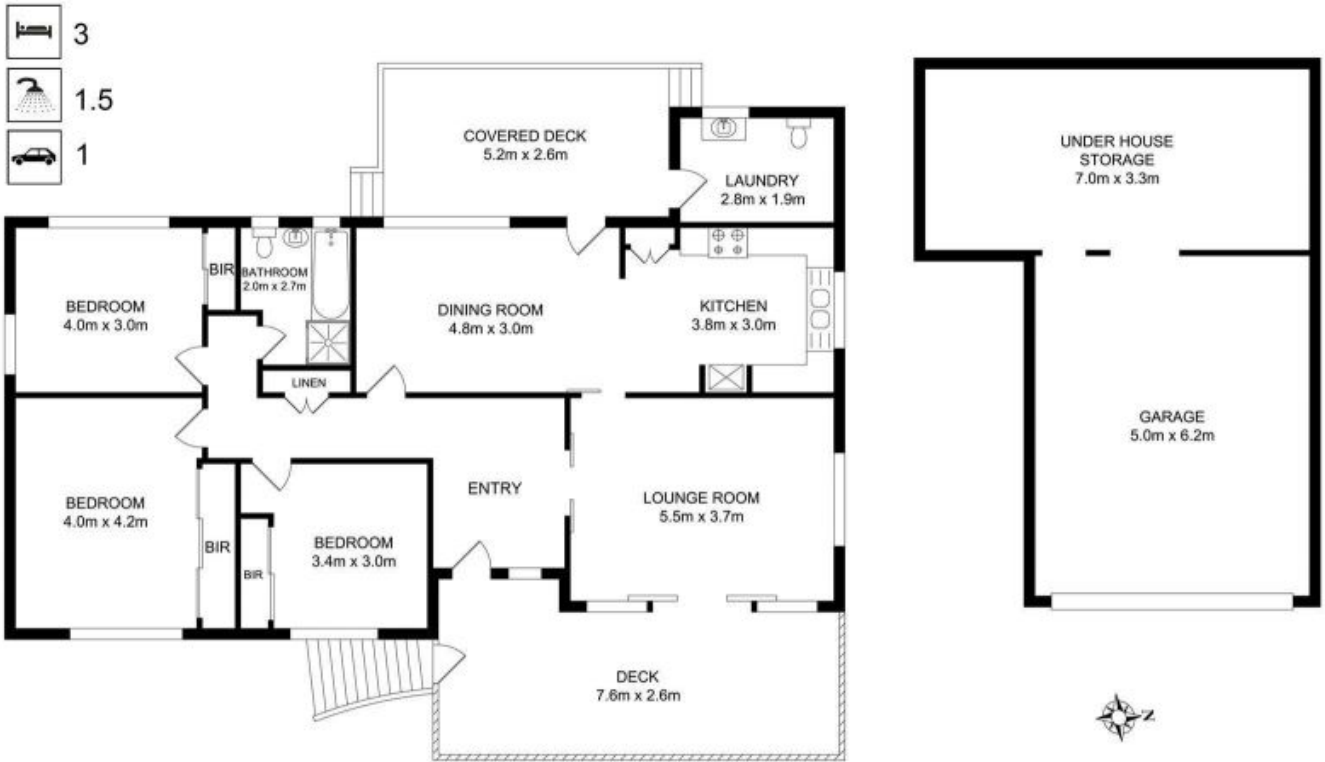

13 Allington Crescent ELANORA HEIGHTS, NSW

3 

1 

2 

Family Home with Level Yard and Views - Deceased Estate

AUCTION - 31ST MAY 2014 - ONSITE AT 12:30PM

Office Admin

123321123

13 Allington Street, Elanora Heights

Measurements are approximate. Not to scale. Illustrative purposes only. Open2view does not take any responsibility for any information supplied.