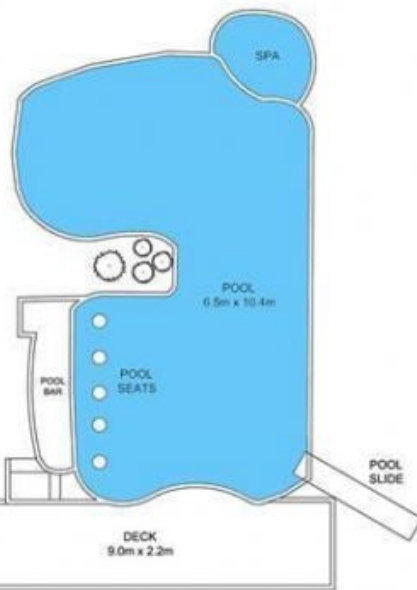

9 Anana Road ELANORA HEIGHTS, NSW

5

3

4

Private, Resort Style, Family Entertainer

This exceptional family residence offers an enviable lifestyle that will appeal to those looking for the perfect environment for family living. The vast internal spaces are enhanced by modern inclusions and complemented by bush and valley views, stunning landscaped gardens, superb swimming pool, spa and outdoor entertaining areas.

Price: \$1,425,000

Office Admin

123321123

5
 3.5
 4+

9 Anana Road, Elanora Heights Measurements are approximate. Not to scale. Illustrative purposes only
Open2view does not take any responsibility for any information supplied