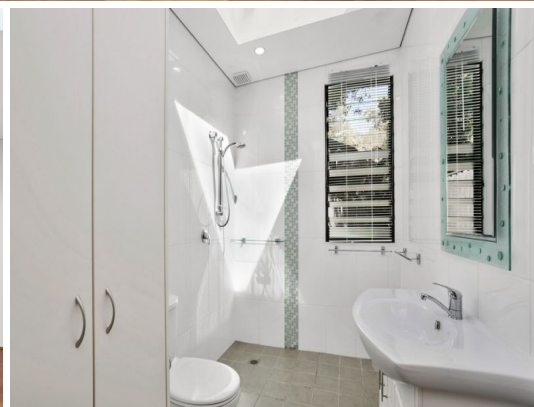

STONE

28a Bolwarra Road North Narrabeen, NSW

Modern 2 bedroom garden home in peaceful location ?
gas, electricity & water included.

Features include:

Price: \$600 per week

Bond: \$2,400

Available Date: 24/03/2018