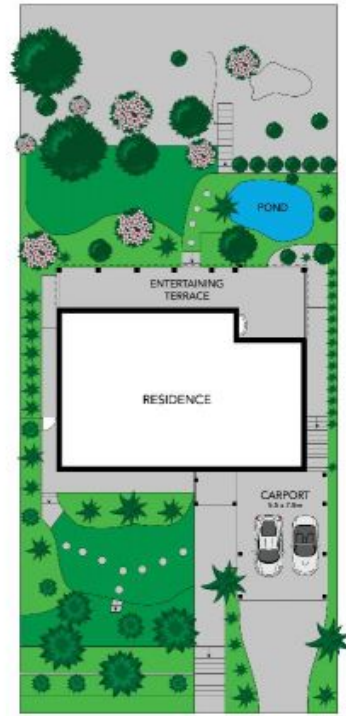

0 1 2 3 4 5 SCALE (METRES)