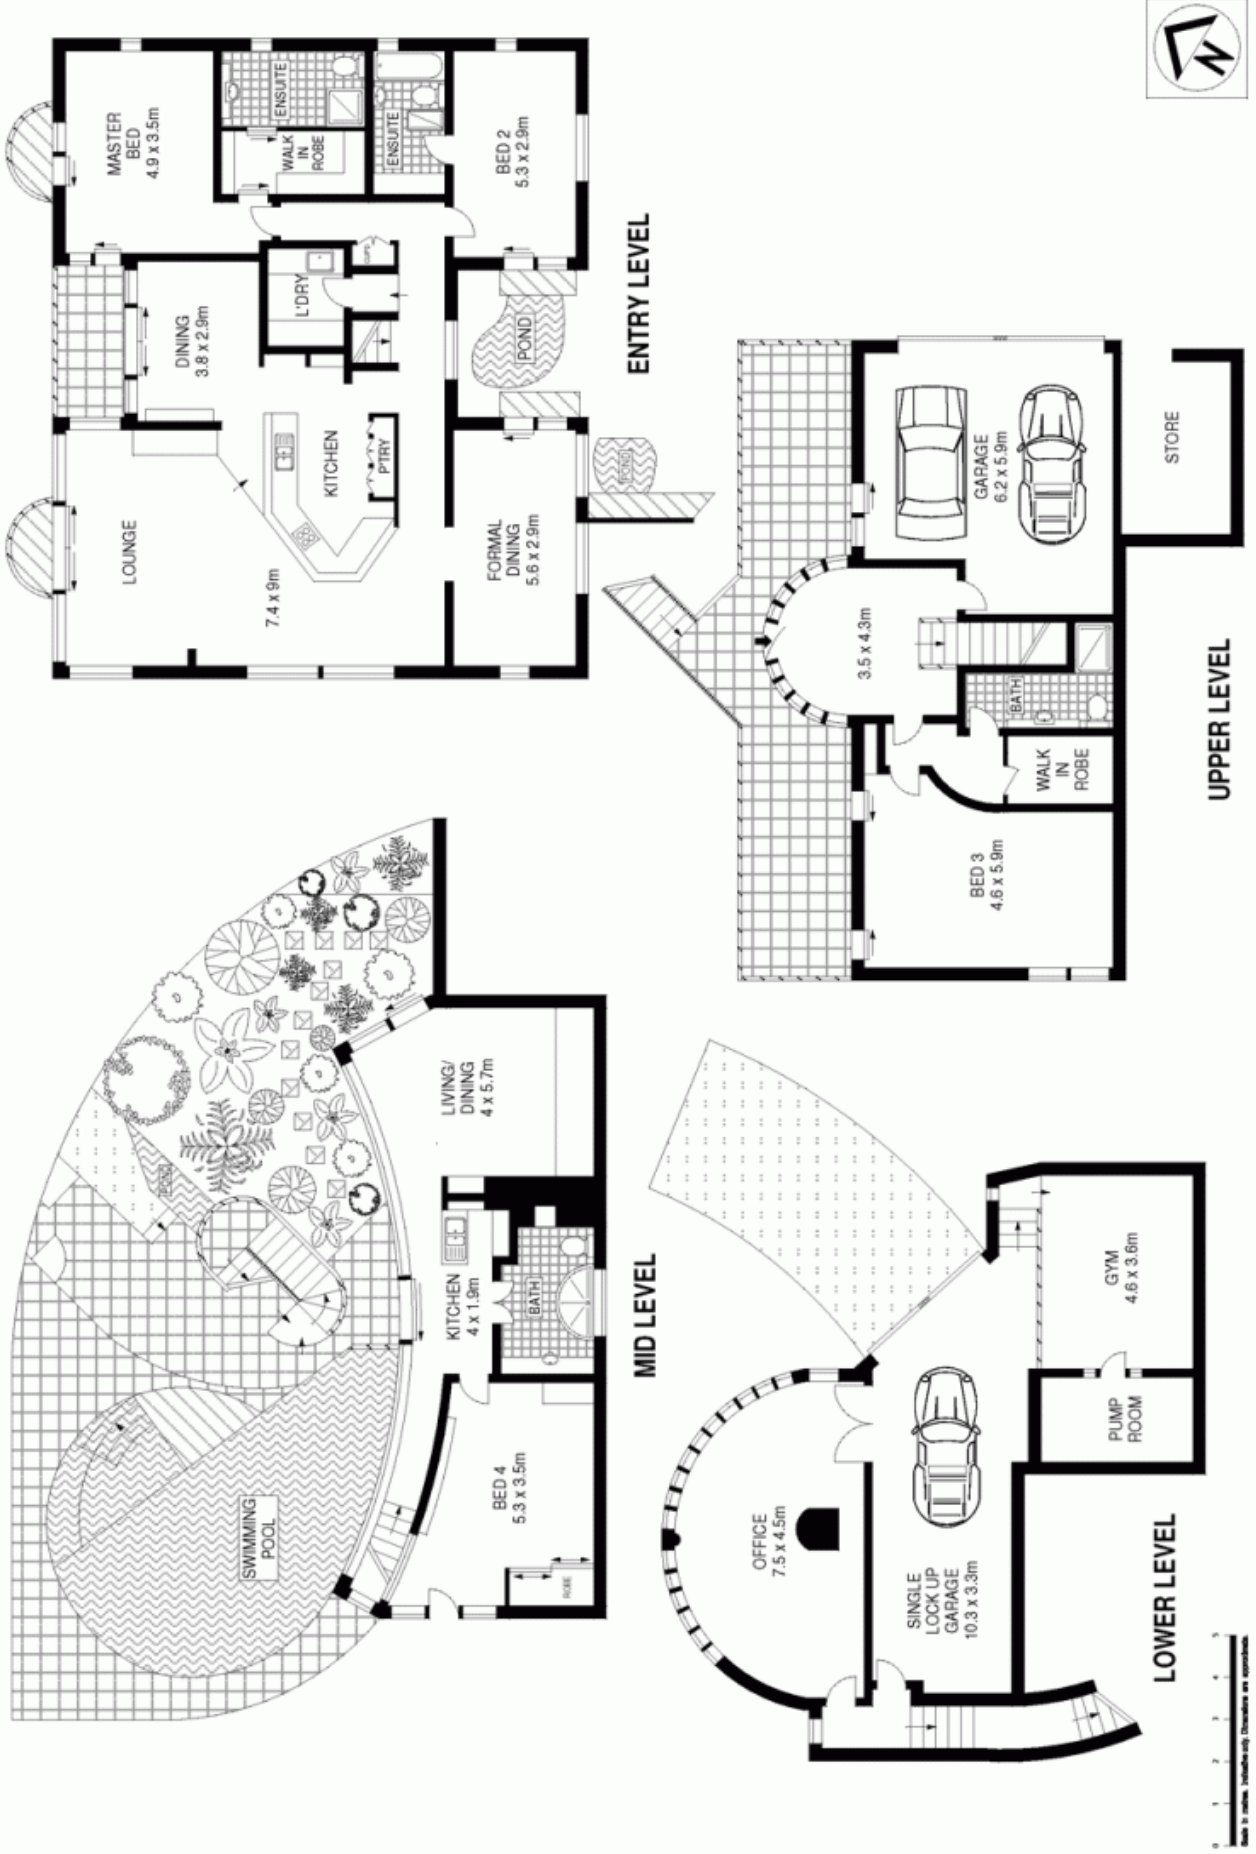

McGrath

81 Castle Circuit, Seaforth