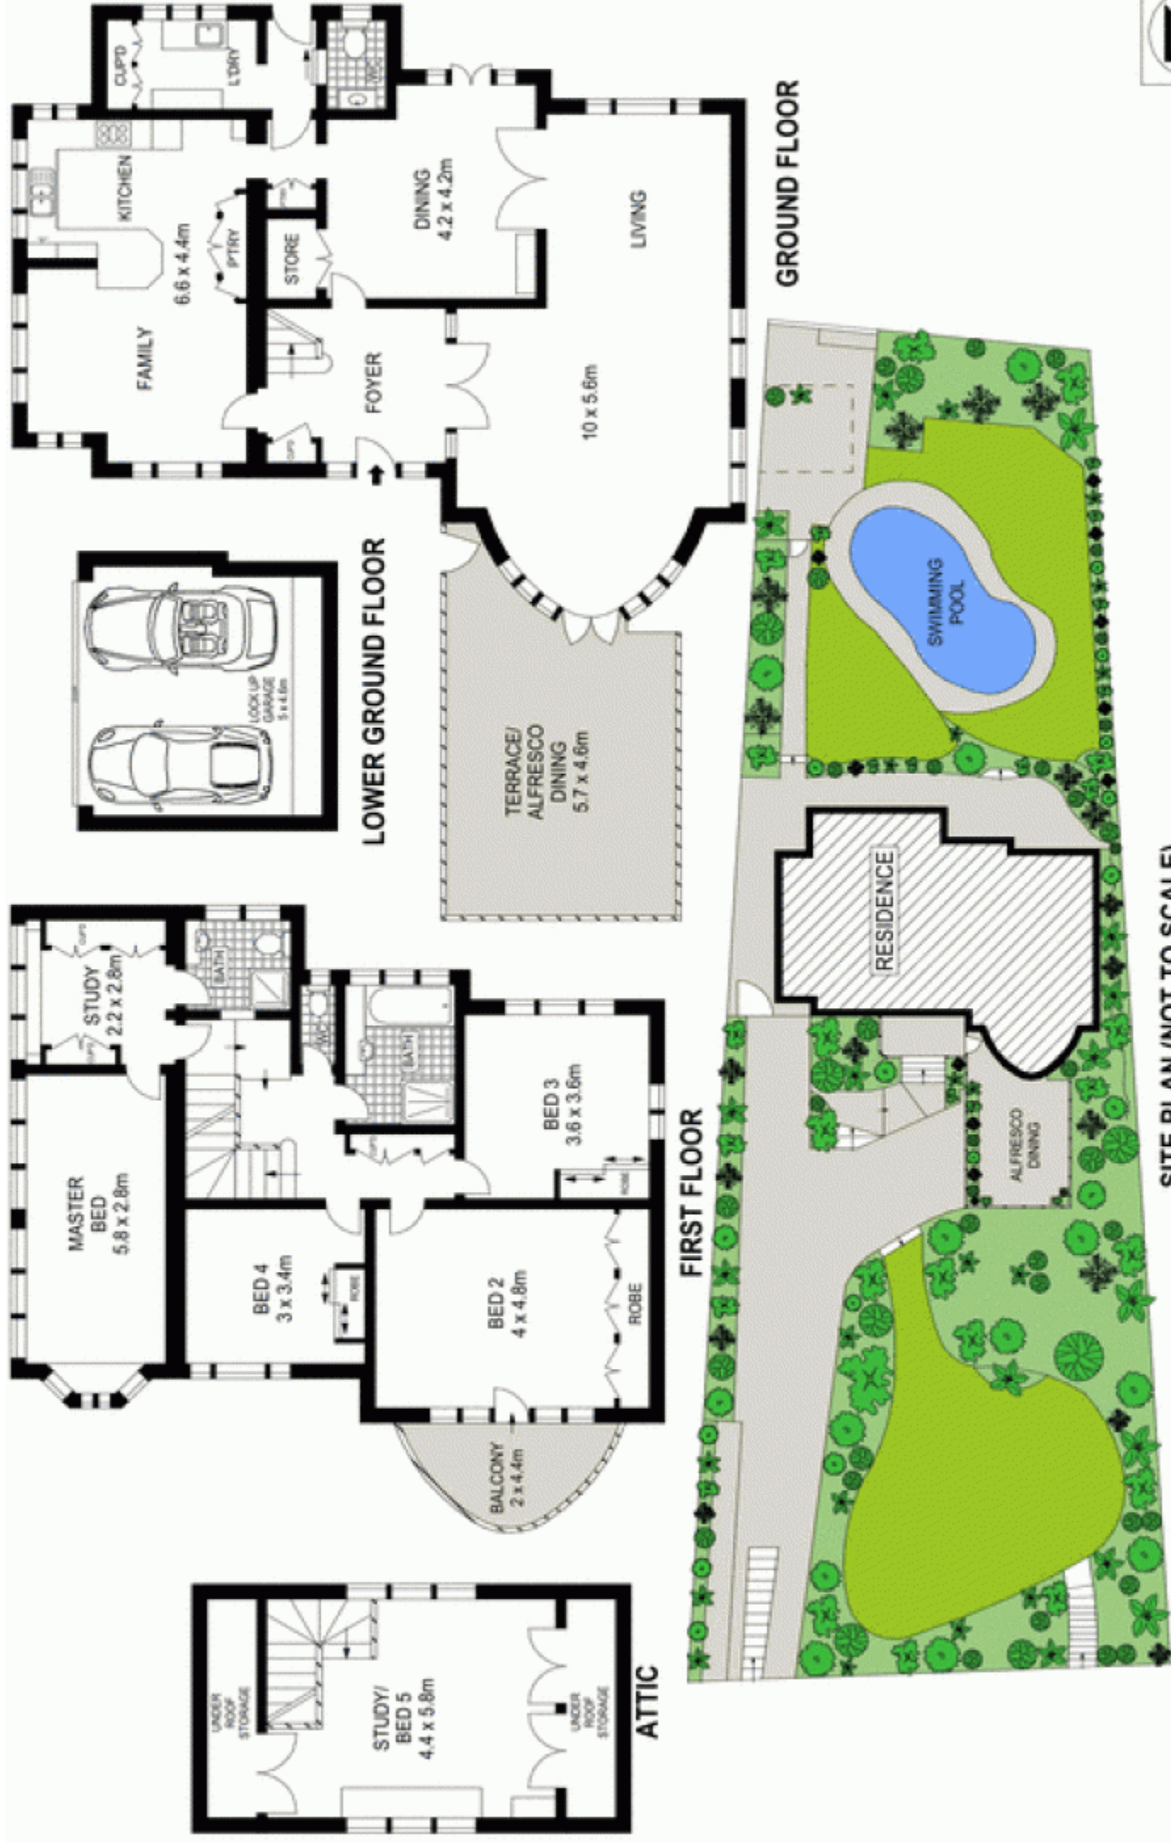

SITE PLAN (NOT TO SCALE)

86 Seaforth Crescent, Seaforth

McGrath