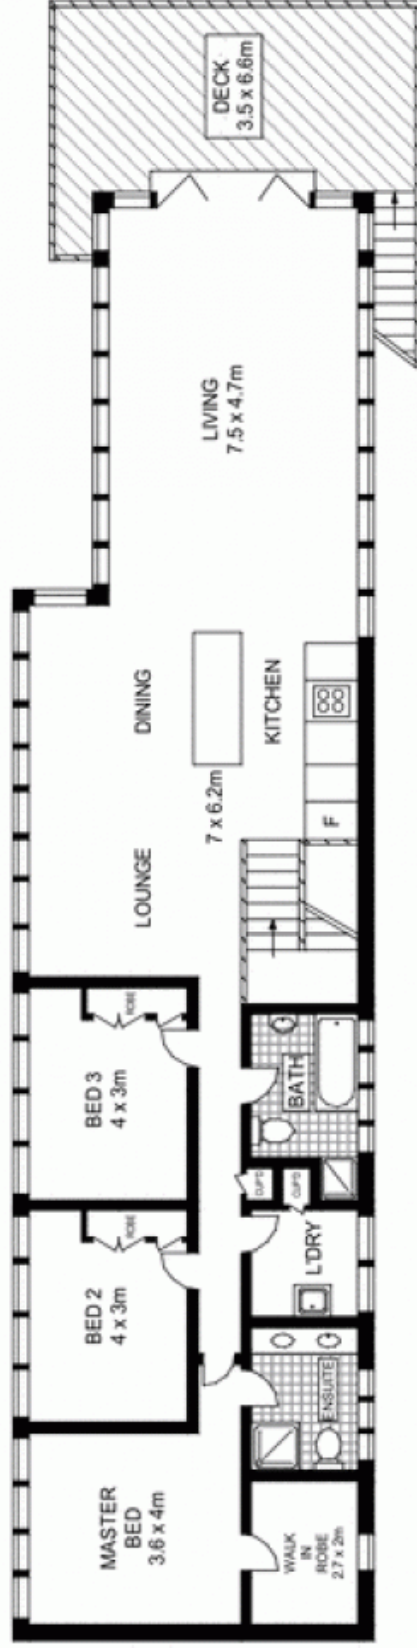

30D Beacon Hill Road, Beacon Hill

McGrath