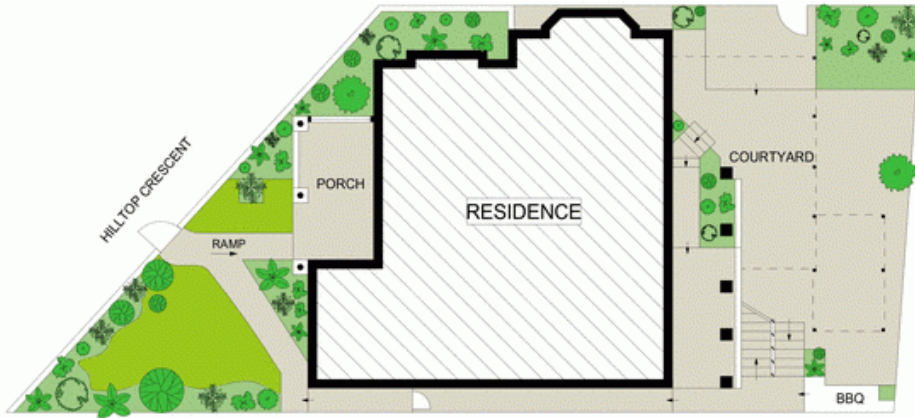

30 Hilltop Crescent FAIRLIGHT, NSW

3 

1 

1 

Pristine period home with sweeping northerly views

Defined by its generous light filled spaces, exquisite period detailing and expansive northerly views, this beautifully preserved c1927 bungalow is brimming with potential. Placed on private easycare grounds, it is central to shops, schools and beaches.

- Move straight in and refresh or go up and add value (STCA)
- Gorgeous facade on a sandstone base with a wide front porch
- Elaborate ornate high ceilings, elegant light fittings
- Generous living space with bay window seating plus fireplace
- Large formal dining room, sunroom creates third living space
- Rear verandah and deck with sweeping views and ocean cameos
- Tidy kitchen and bathroom with scope to remodel and update
- Oversized bedrooms, two with built-ins, gas heating outlet

Price:

Price guide over \$1,295,000

Adam Moore

0428 319 096

SITE PLAN (NOT TO SCALE)

GROUND FLOOR

LOWER GROUND FLOOR

INT : 214m²
EXT : 222m²

Scale in metres. Indicative only. Dimensions are approximate. All information contained herein is gathered from sources we believe to be reliable. However we cannot guarantee its accuracy and interested persons should rely on their own enquiries.