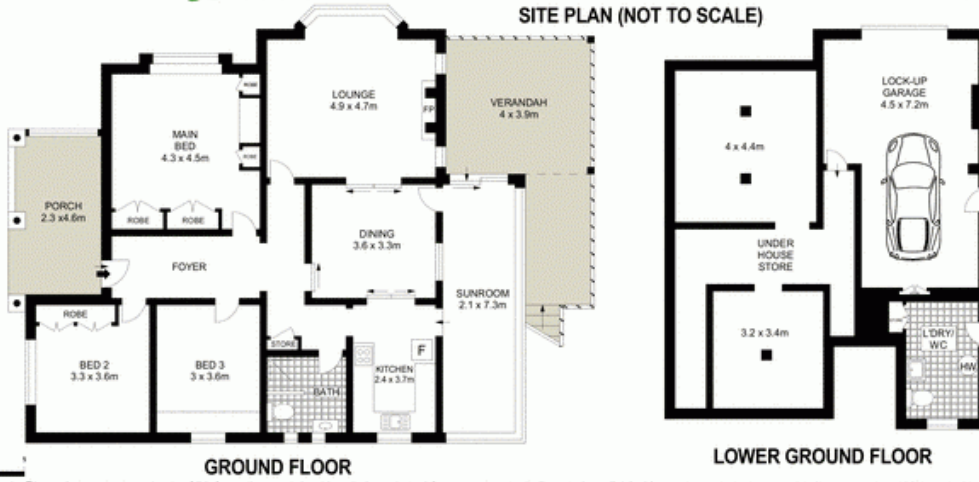

- Move straight in and refresh or go up and add value (STCA)
- Gorgeous facade on a sandstone base with a wide front porch
- Elaborate ornate high ceilings, elegant light fittings
- Generous living space with bay window seating plus fireplace
- Large formal dining room, sunroom creates third living space
- Rear verandah and deck with sweeping views and ocean cameos
- Tidy kitchen and bathroom with scope to remodel and update
- Oversized bedrooms, two with built-ins, gas heating outlet

Price:

Price guide over \$1,295,000

Adam Moore

0428 319 096

SITE PLAN (NOT TO SCALE)

GROUND FLOOR

LOWER GROUND FLOOR

INT : 214m²
EXT : 222m²

Scale in metres. Indicative only. Dimensions are approximate. All information contained herein is gathered from sources we believe to be reliable. However we cannot guarantee its accuracy and interested persons should rely on their own enquiries.