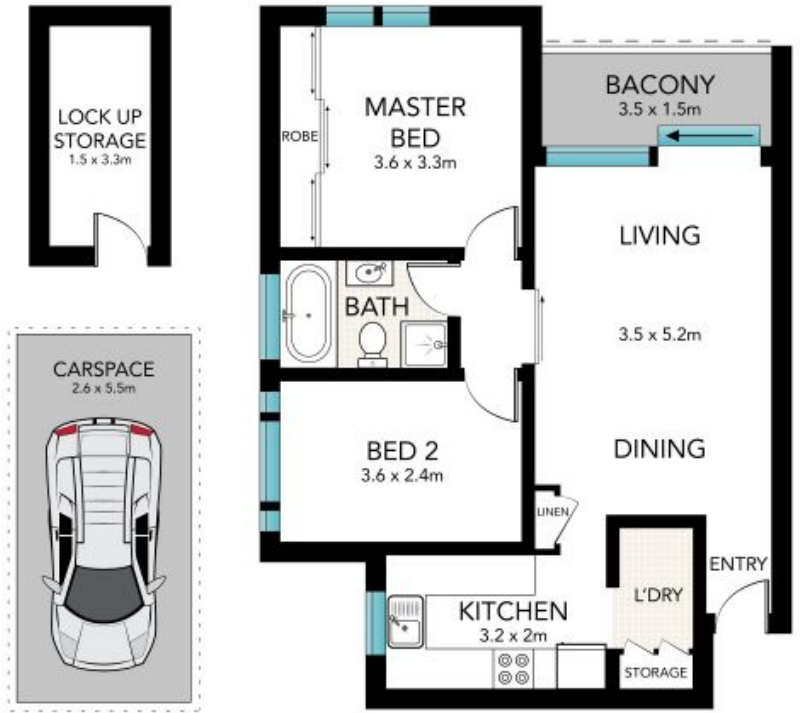

FIRST FLOOR

SCALE (METRES)

17/46 THE CRESCENT, DEE WHY