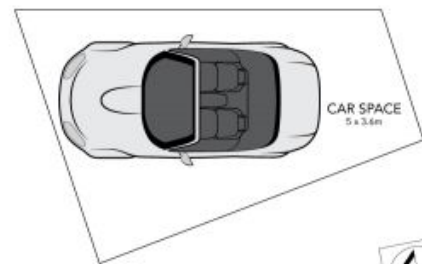

SCALE (METRES)

2/62 QUEENSCLIFF ROAD, QUEENSCLIFF