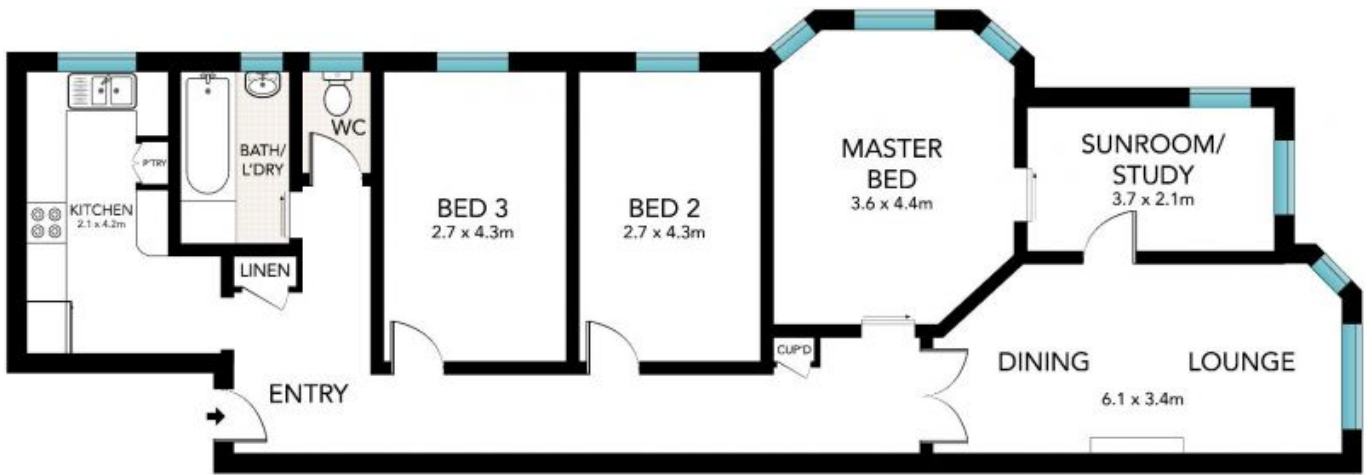

TOP FLOOR

18/26 THE CRESCENT, MANLY