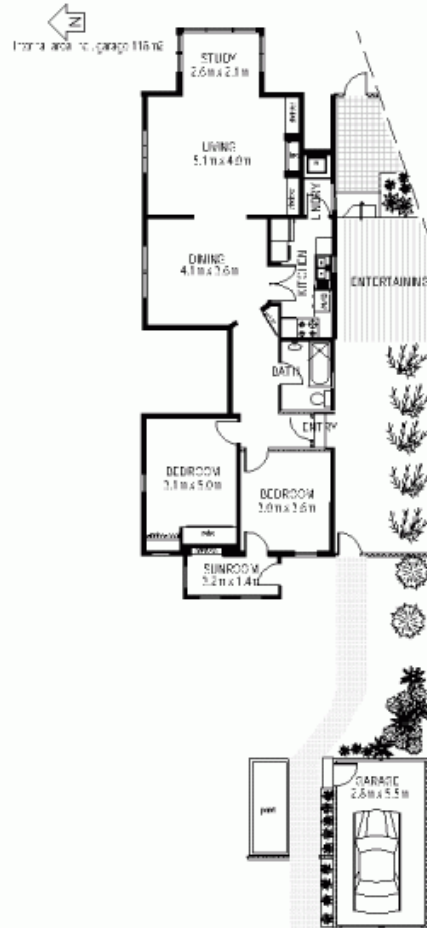

1/80 Woodland Street, Balgowlah