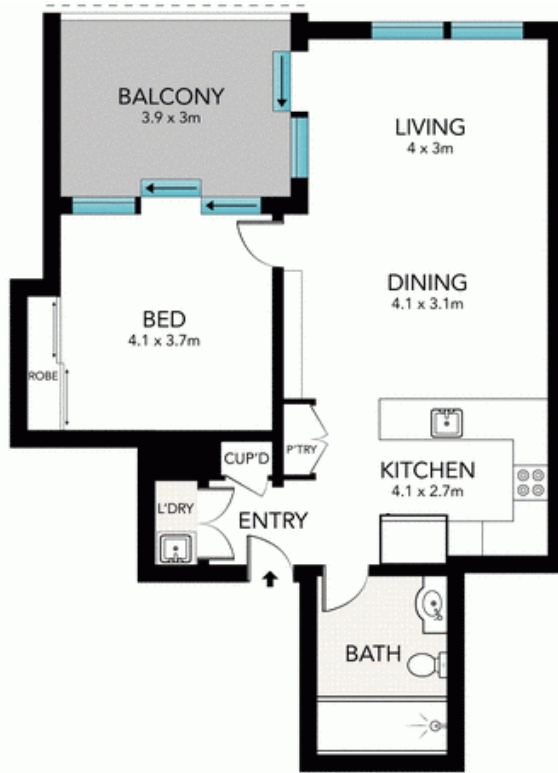

SECOND FLOOR

SCALE (METRES)

23/31 PACIFIC PARADE, DEE WHY