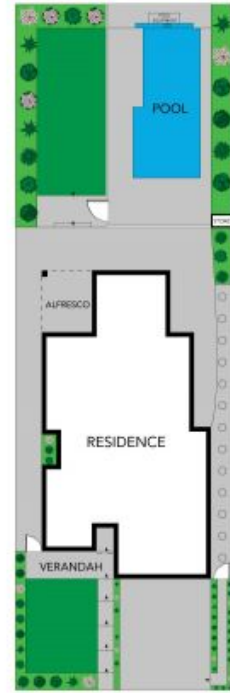

SITE PLAN (NOT TO SCALE)

0 1 2 3 4 5 SCALE (METRES)

APPROX. INT: 305 m²

13 CASTLE CIRCUIT, SEAFORTH