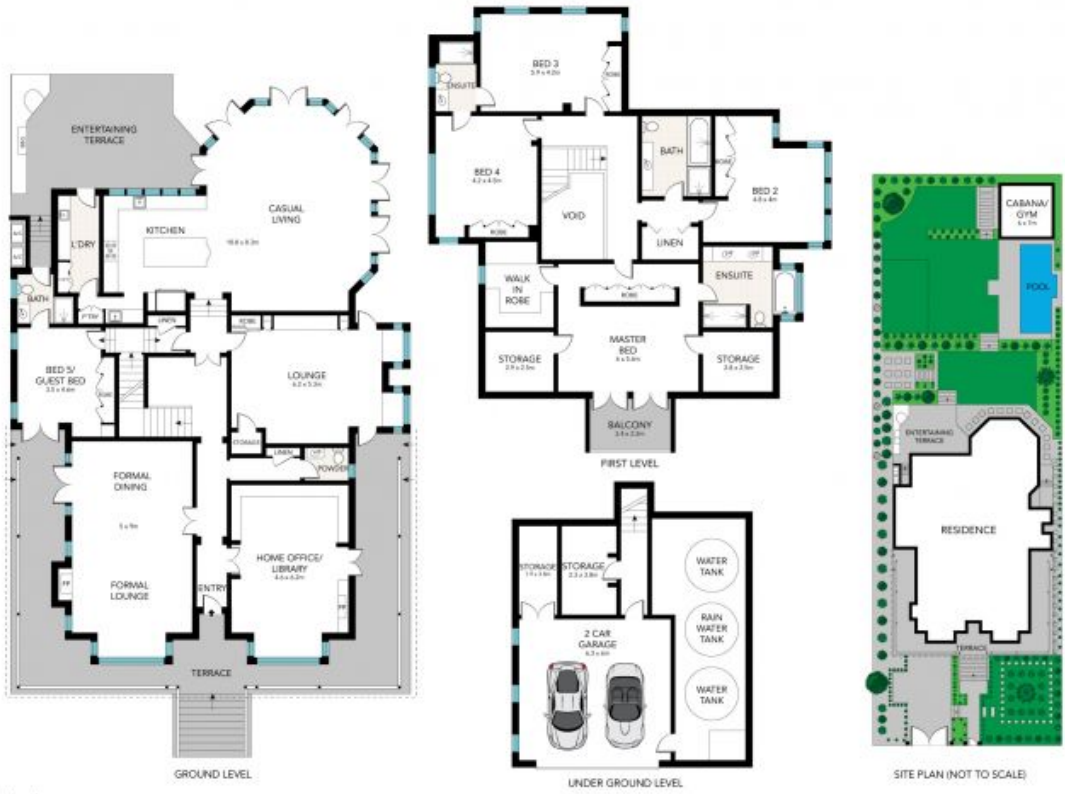

SCALE METRES

48 GRANDVIEW GROVE, SEAFORTH