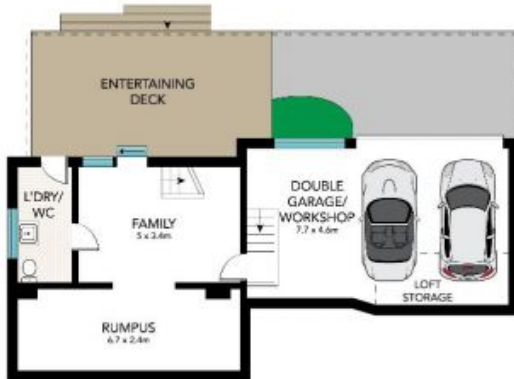

LOWER GROUND LEVEL