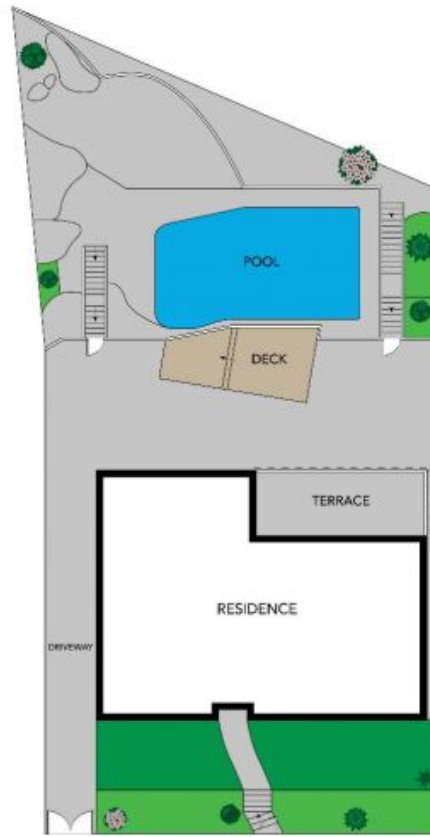

SITE PLAN (NOT TO SCALE)

SCALE (METRES)

40 ALLENBY PARK PARADE, ALLAMBIE HEIGHTS