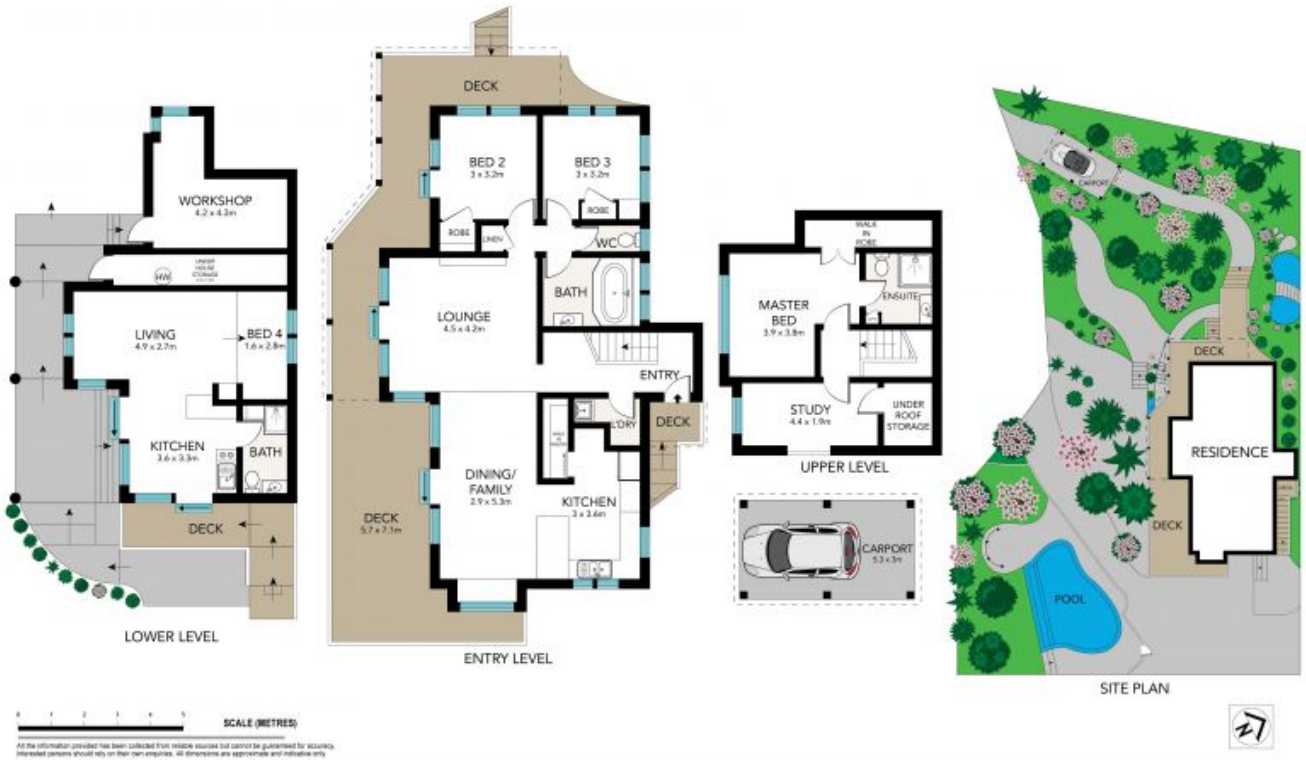

14A Bligh Crescent, Seaforth