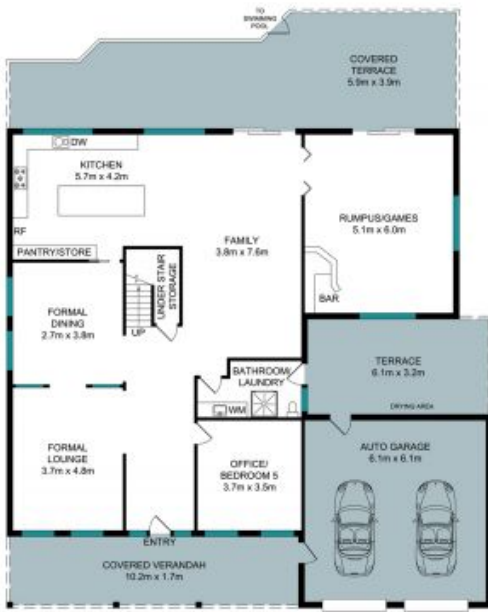

Total Living Area 338.00 sq.m

38 Corymbia Circuit, Frenchs Forest
stonerealestate.com.au