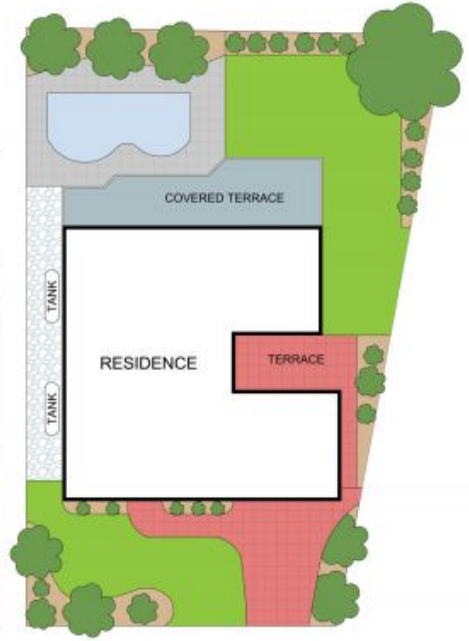

Total Living Area 338.00 sq.m

38 Corymbia Circuit, Frenchs Forest
stonerealestate.com.au