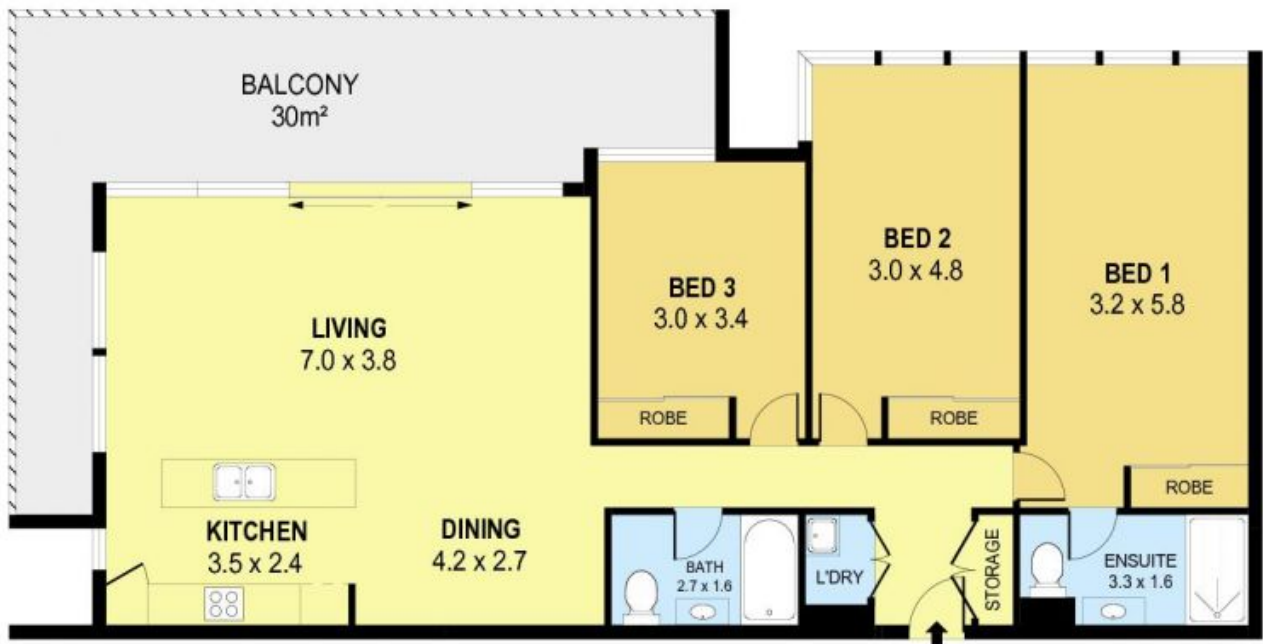

501/51 Crown Street Wollongong, NSW

3  2  1 

In a League of its Own...

Price: \$850,000

Michael Schlegel

0418 627 220

0 1 2 3 4 5 **SCALE (METRES)**

PLANS SHOWN ONLY INDICATIVE OF LAYOUT. DIMENSIONS ARE APPROXIMATE.
Ref. No. 46357