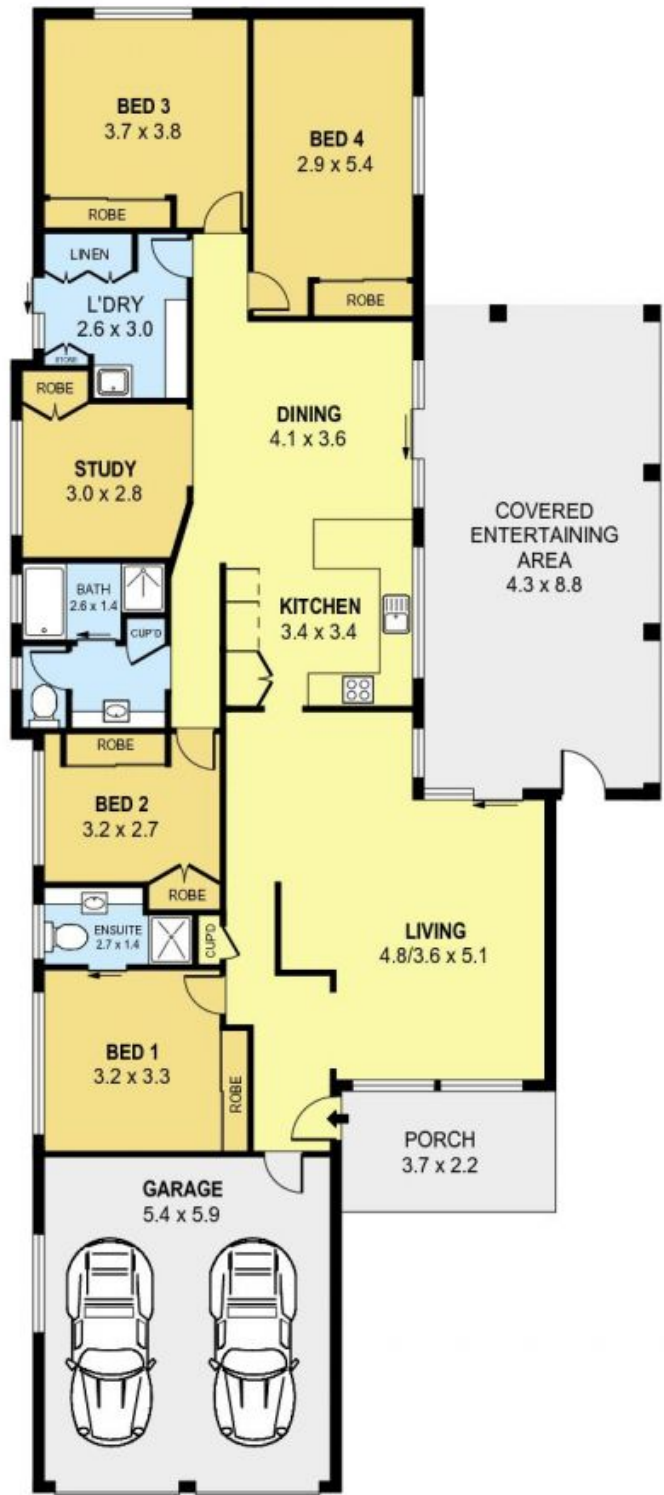

76 Coachwood Drive Cordeaux Heights, NSW

4 

2 

2 

Relaxing Retreat on 785m2...

Price: \$780,000

**Paul Piacentin**

0411 754 884

PLANS SHOWN ONLY INDICATIVE OF LAYOUT. DIMENSIONS ARE APPROXIMATE.  
 Ref. No: 46577

76 COACHWOOD DRIVE

CORDEAUX HEIGHTS