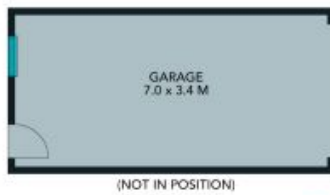

149 Murray Farm Road, Beecroft
stonerealestate.com.au

Produced by DIAKRIT