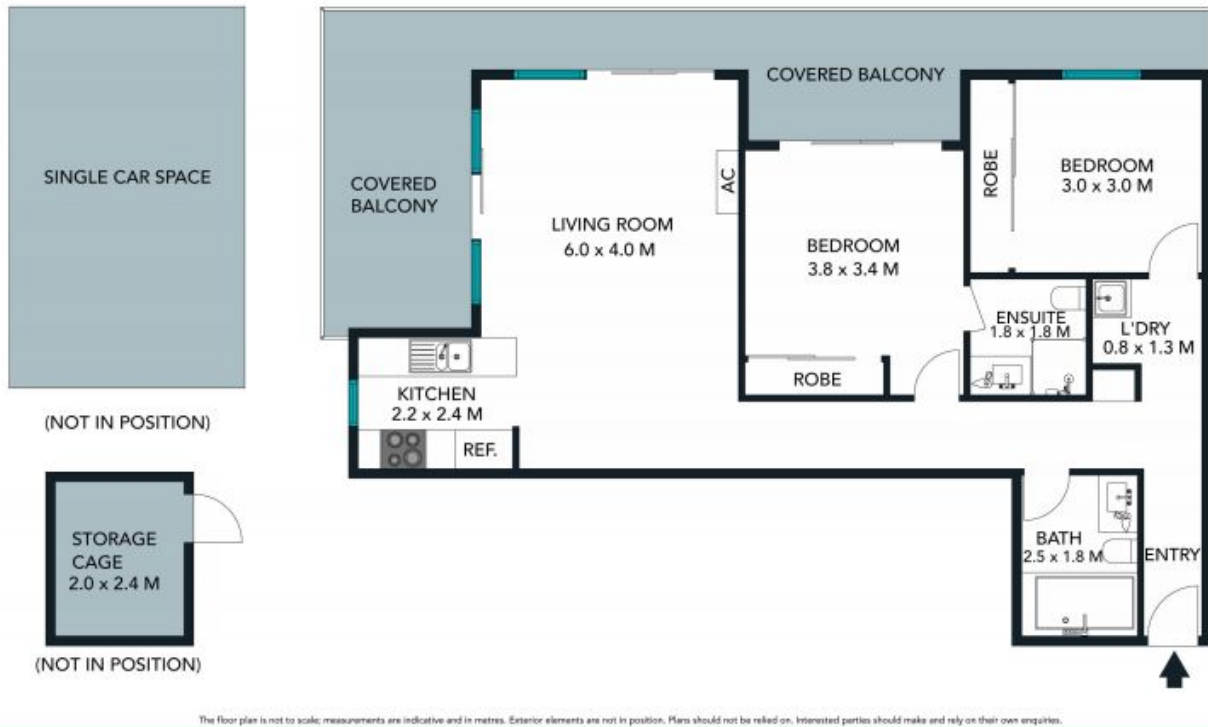

11/22 Burbang Crescent, Rydalmere
stonerealestate.com.au

Produced by DIAKRIT