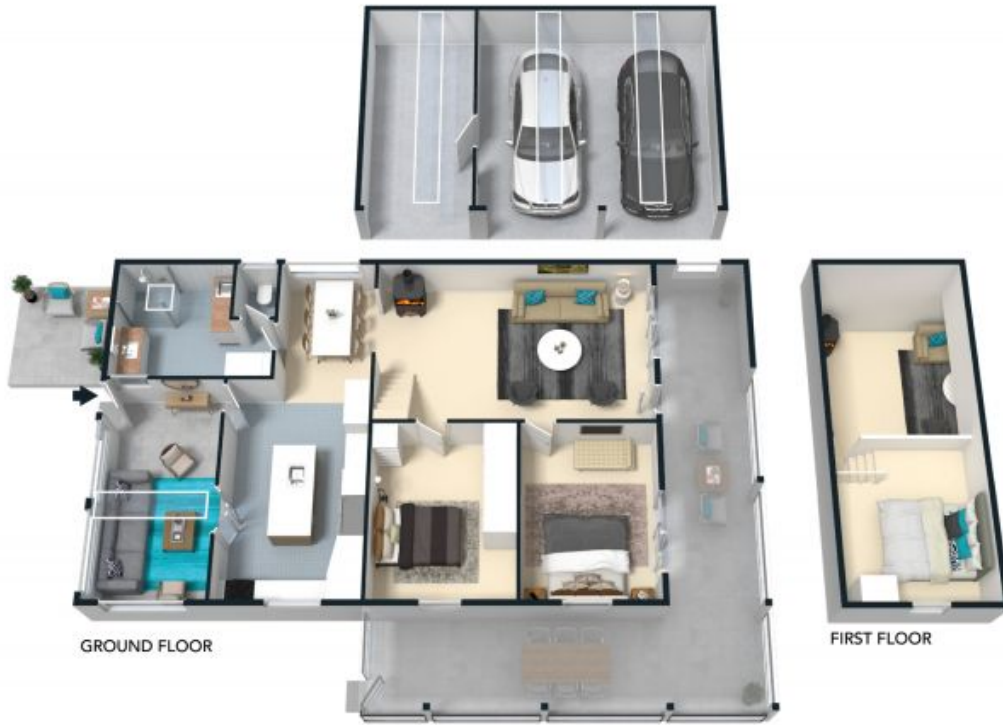

GROUND FLOOR

FIRST FLOOR

511 Congewai Rd, Congewai
stonerealestate.com.au

Produced by DIAKRIT