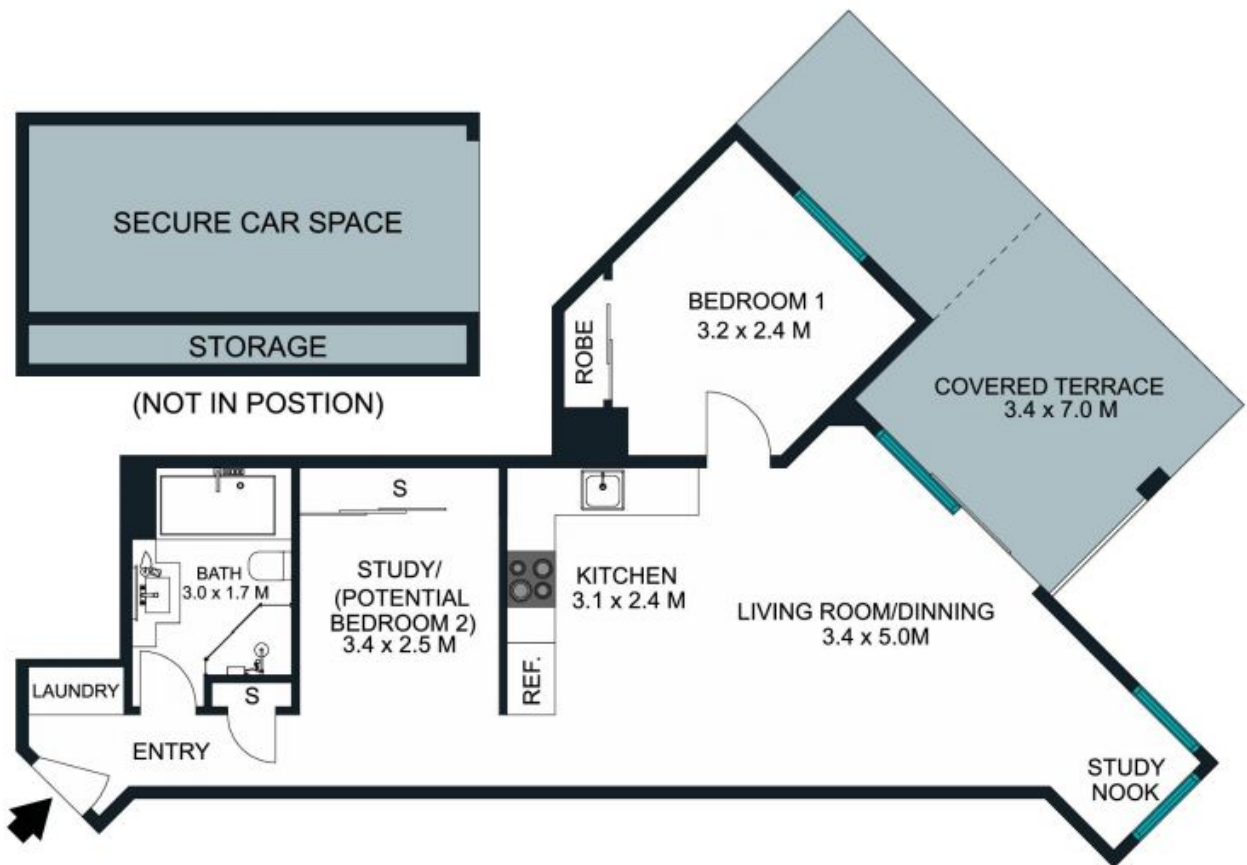

TOTAL SQM ON TITLE : 105 SQM

Produced by DIAKRIT