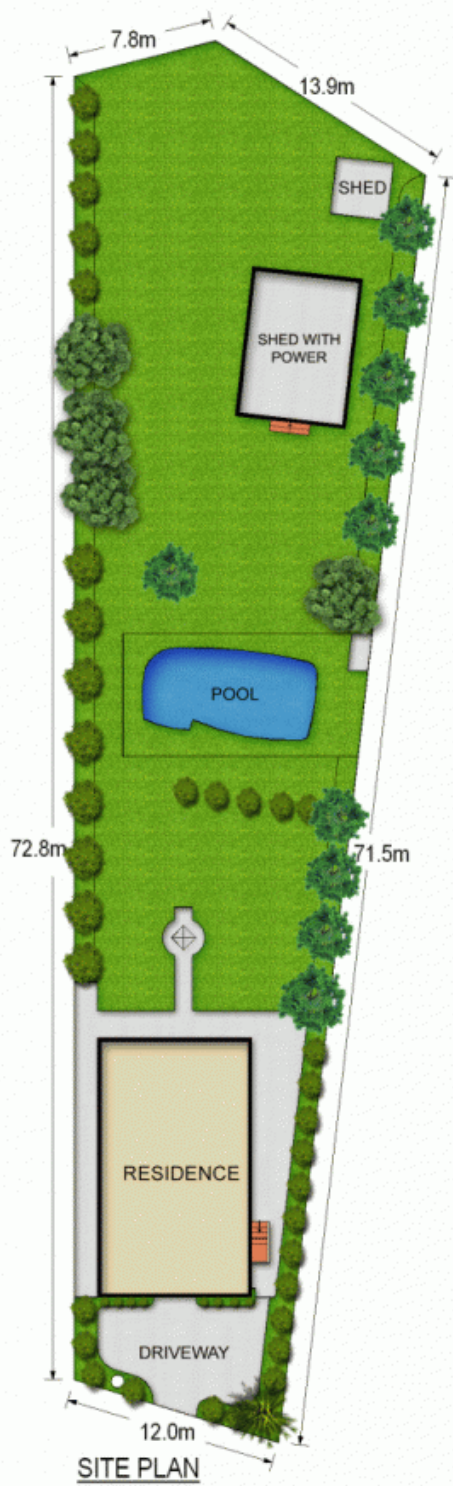

31 Alpha Road CAMDEN, NSW

5 

2 

1 

1220 SQM IN THE HEART OF CAMDEN!!

Price:

AUCTION

Stone Real Estate

02 4655 3000  
Camden

Scale shown in metres. All dimensions herein are approximate and gathered from sources believed to be reliable. Whilst every effort is made for the accuracy of our floor plans, interested parties should rely on their own enquiries. Floor Plans by Industrie Media | [industriemedia.tv](http://industriemedia.tv)