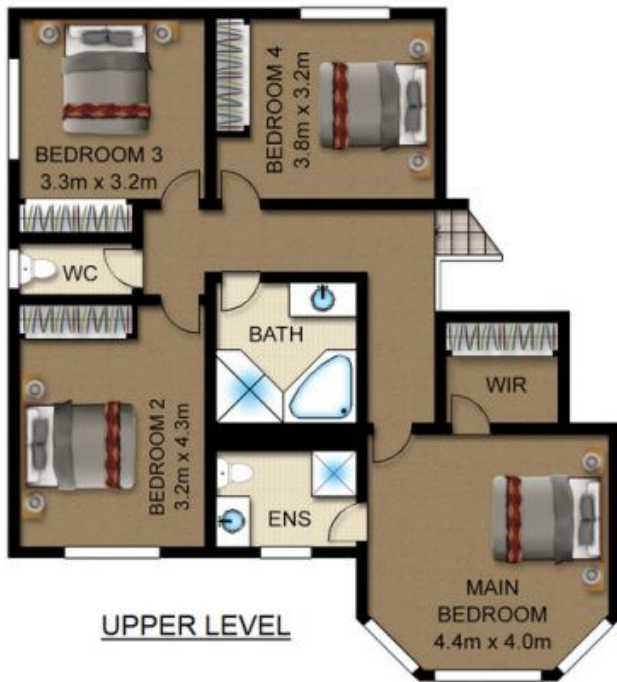

**Price:** Price Guide \$820k

**Peter Salisbury**

0457 777 517

**Peter Salisbury**

0457 777 517

Scale shown in metres. All dimensions herein are approximate and gathered from sources believed to be reliable. Whilst every effort is made for the accuracy of our floor plans, interested parties should rely on their own enquiries. Floor Plans by Industrie Media | [industriemedia.tv](http://industriemedia.tv)