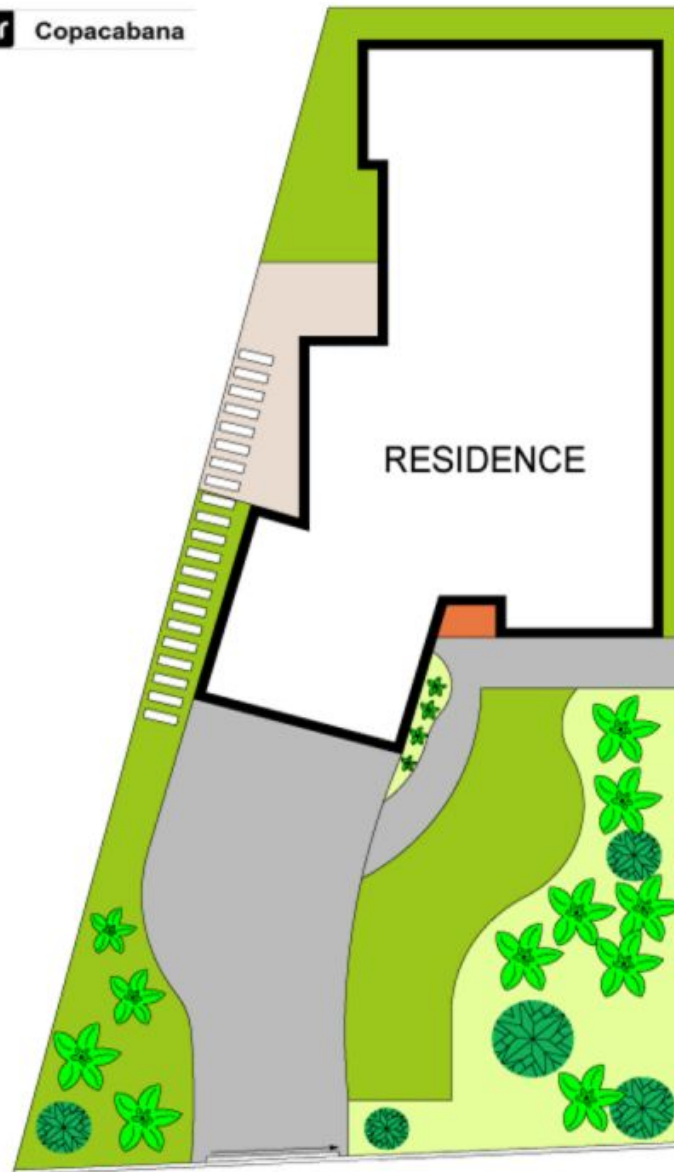

250 Del Monte Place, Copacabana