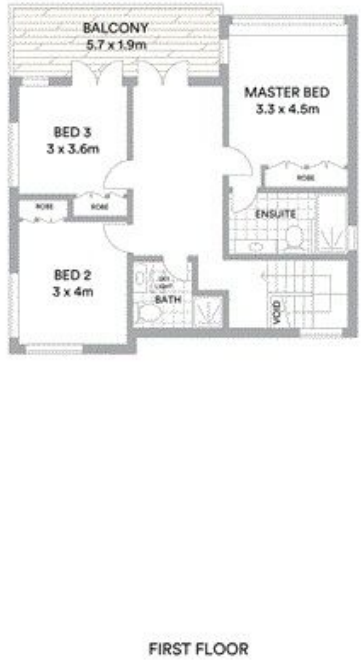

Price: Deposit taken

Available Date: 28/02/2019

Todd Baker

0407 795 090

Internal 215sqm
 External 393sqm
 Land area 556sqm

Scale in metres. Indicative only. All information contained herein is obtained from sources we believe to be accurate. We cannot guarantee its accuracy. Interested persons should make and rely on their own enquiries