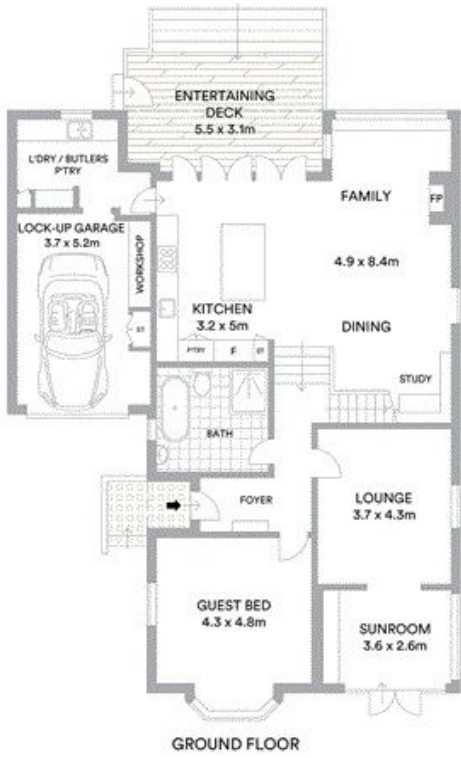

15 Grandview Grove Seaforth, NSW

Hampton's inspired family Oasis

A meticulous renovation and extension in keeping with its c1920s heritage has transformed this home and created a Hamptons inspired coastal oasis of remarkable space, quality and style. Placed in a premier street, it's a walk to Seaforth Village and schools.

Price: Deposit taken

Available Date: 28/02/2019

Todd Baker

0407 795 090

Internal 215sqm
 External 393sqm
 Land area 556sqm

Scale in metres. Indicative only. All information contained herein is obtained from sources we believe to be accurate. We cannot guarantee its accuracy. Interested persons should make and rely on their own enquiries