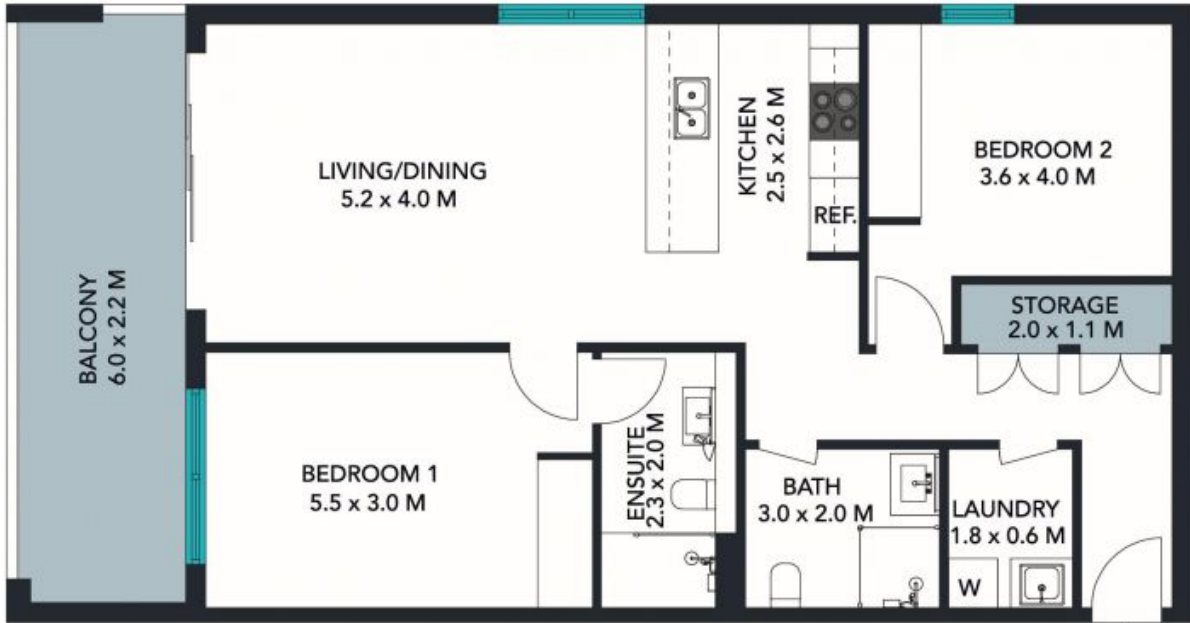

240 - 250 Great Western Highway Kingswood, NSW

Kingswood Square

Don't miss your chance to secure one of the largest and best value apartments in Western Sydney.

KINGSWOOD
SQUARE

KINGSWOOD SQUARE-LEVEL 2

240-250
GREAT WESTERN HIGHWAY
KINGSWOOD

GREAT WESTERN HIGHWAY

KINGSWOOD SQUARE
LEVEL 2

- 2 BEDROOM
- 1 BEDROOM
- STUDIO

Produced by DIAKRIT

TOTAL SQM ON TITLE : 91 SQM

Produced by DIAKRIT