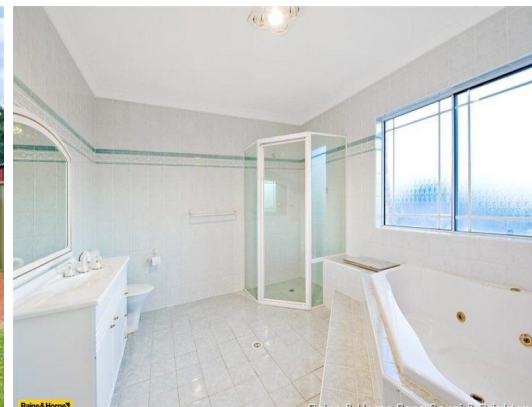

STONE

19 Myers Street SANS SOUCI, NSW

4 3 2

The Perfect Family Residence

With so much to offer, you'll never leave home again.

Price:

Auction

Ray Fadel