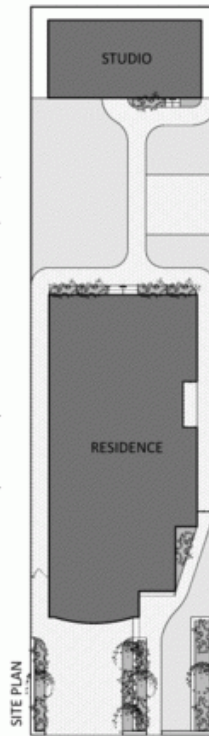

19 Myers St Sans Souci